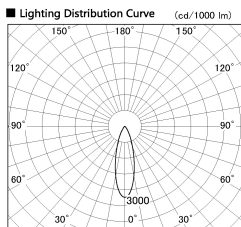

Item no. SD380-2830W9035

Series Name: High power compact tracklight (SD380)

Installation	Track Mount
Type	
Fixture wattage	28W
Beam angle	29 deg
Color Temp.	3000K
CRI	Ra>90
Luminous	3301 lm
Body	Die-castaluminumalloy
Body finish	White
Trim finish	White
Reflector finish	N/A
IP Rate	IP20
Light source	COB module
Input Voltage	AC220~240V
Dimming Type	Non-Dimmable
Certificate	CE,CCC
Cut Hole	N/A