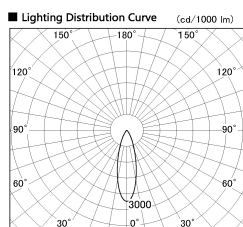

Item no. SD380-2830W9035

Series Name: High power compact tracklight (SD380)

Installation	Track Mount
Type	High power compact tracklight (SD380)
Fixture wattage	28W
Beam angle	29 deg
Color Temp.	3000K
CRI	Ra>90
Luminous	3301 lm
Body	Die-castaluminumalloy
Body finish	White
Trim finish	White
Reflector finish	N/A
IP Rate	IP20
Light source	COB module
Input Voltage	AC220~240V
Dimming Type	Non-Dimmable
Certificate	CE,CCC
Cut Hole	N/A