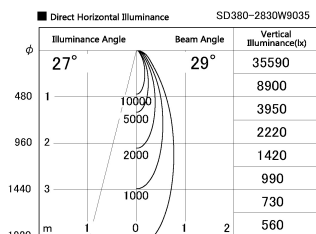

Item no. SD380-2830W9035

Series Name: High power compact tracklight (SD380)

Installation	Track Mount
Type	High power compact tracklight (SD380)
Fixture wattage	28W
Beam angle	29 deg
Color Temp.	3000K
CRI	Ra>90
Luminous	3301 lm
Body	Die-castaluminumalloy
Body finish	White
Trim finish	White
Reflector finish	N/A
IP Rate	IP20
Light source	COB module
Input Voltage	AC220~240V
Dimming Type	Non-Dimmable
Certificate	CE,CCC
Cut Hole	N/A