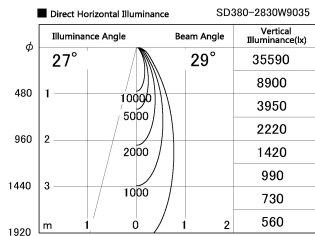

Item no. SD380-2830W9035

Series Name: High power compact tracklight (SD380)

Installation	Track Mount
Type	
Fixture wattage	28W
Beam angle	29 deg
Color Temp.	3000K
CRI	Ra>90
Luminous	3301 lm
Body	Die-castaluminumalloy
Body finish	White
Trim finish	White
Reflector finish	N/A
IP Rate	IP20
Light source	COB module
Input Voltage	AC220~240V
Dimming Type	Non-Dimmable
Certificate	CE,CCC
Cut Hole	N/A