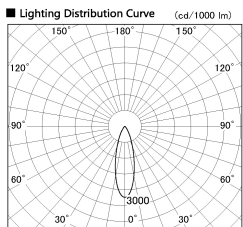

Item no. SD380-2830W9035

Series Name: High power compact tracklight (SD380)

Installation	Track Mount
Type	High power compact tracklight (SD380)
Fixture wattage	28W
Beam angle	29 deg
Color Temp.	3000K
CRI	Ra>90
Luminous	3301 lm
Body	Die-castaluminumalloy
Body finish	White
Trim finish	White
Reflector finish	N/A
IP Rate	IP20
Light source	COB module
Input Voltage	AC220~240V
Dimming Type	Non-Dimmable
Certificate	CE,CCC
Cut Hole	N/A