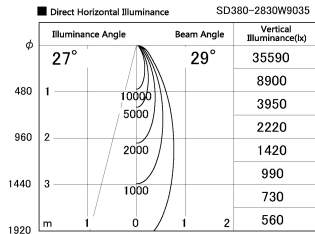

Item no. SD380-2830W9035

Series Name: High power compact tracklight (SD380)

Installation	Track Mount
Type	High power compact tracklight (SD380)
Fixture wattage	28W
Beam angle	29 deg
Color Temp.	3000K
CRI	Ra>90
Luminous	3301 lm
Body	Die-castaluminumalloy
Body finish	White
Trim finish	White
Reflector finish	N/A
IP Rate	IP20
Light source	COB module
Input Voltage	AC220~240V
Dimming Type	Non-Dimmable
Certificate	CE,CCC
Cut Hole	N/A