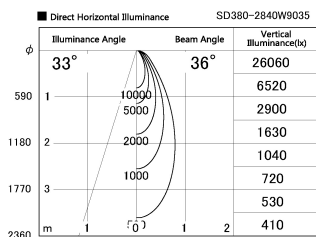

Item no. SD380-2840W9035

Series Name: High power compact tracklight (SD380)

Installation	Track Mount
Type	High power compact tracklight (SD380)
Fixture wattage	28W
Beam angle	36 deg
Color Temp.	3000K
CRI	Ra>90
Luminous	3291 lm
Body	Die-castaluminumalloy
Body finish	White
Trim finish	White
Reflector finish	N/A
IP Rate	IP20
Light source	COB module
Input Voltage	AC220~240V
Dimming Type	Non-Dimmable
Certificate	CE,CCC
Cut Hole	N/A