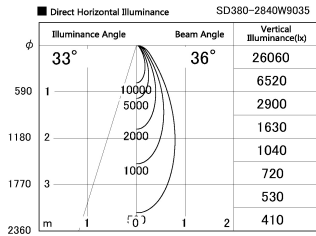

Item no. SD380-2840W9035

Series Name: High power compact tracklight (SD380)

Installation	Track Mount
Type	
Fixture wattage	28W
Beam angle	36 deg
Color Temp.	3000K
CRI	Ra>90
Luminous	3291 lm
Body	Die-castaluminumalloy
Body finish	White
Trim finish	White
Reflector finish	N/A
IP Rate	IP20
Light source	COB module
Input Voltage	AC220~240V
Dimming Type	Non-Dimmable
Certificate	CE,CCC
Cut Hole	N/A