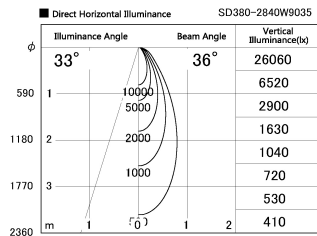

Item no. SD380-2840W9035

Series Name: High power compact tracklight (SD380)

Installation	Track Mount
Type	High power compact tracklight (SD380)
Fixture wattage	28W
Beam angle	36 deg
Color Temp.	3000K
CRI	Ra>90
Luminous	3291 lm
Body	Die-castaluminumalloy
Body finish	White
Trim finish	White
Reflector finish	N/A
IP Rate	IP20
Light source	COB module
Input Voltage	AC220~240V
Dimming Type	Non-Dimmable
Certificate	CE,CCC
Cut Hole	N/A