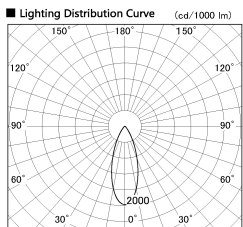

Item no. SD380-2840W9035

Series Name: High power compact tracklight (SD380)

Installation	Track Mount
Type	High power compact tracklight (SD380)
Fixture wattage	28W
Beam angle	36 deg
Color Temp.	3000K
CRI	Ra>90
Luminous	3291 lm
Body	Die-castaluminumalloy
Body finish	White
Trim finish	White
Reflector finish	N/A
IP Rate	IP20
Light source	COB module
Input Voltage	AC220~240V
Dimming Type	Non-Dimmable
Certificate	CE,CCC
Cut Hole	N/A