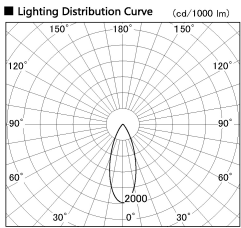

Item no. SD380-2840W9035

Series Name: High power compact tracklight (SD380)

Installation	Track Mount
Type	
Fixture wattage	28W
Beam angle	36 deg
Color Temp.	3000K
CRI	Ra>90
Luminous	3291 lm
Body	Die-castaluminumalloy
Body finish	White
Trim finish	White
Reflector finish	N/A
IP Rate	IP20
Light source	COB module
Input Voltage	AC220~240V
Dimming Type	Non-Dimmable
Certificate	CE,CCC
Cut Hole	N/A