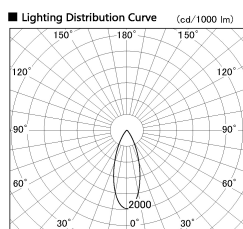

Item no. SD380-2840W9035

Series Name: High power compact tracklight (SD380)

Installation	Track Mount
Type	High power compact tracklight (SD380)
Fixture wattage	28W
Beam angle	36 deg
Color Temp.	3000K
CRI	Ra>90
Luminous	3291 lm
Body	Die-castaluminumalloy
Body finish	White
Trim finish	White
Reflector finish	N/A
IP Rate	IP20
Light source	COB module
Input Voltage	AC220~240V
Dimming Type	Non-Dimmable
Certificate	CE,CCC
Cut Hole	N/A