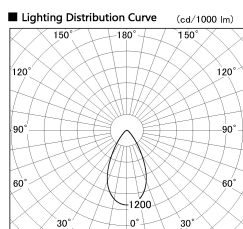

Item no. SD380-2860W9035

Series Name: High power compact tracklight (SD380)

Installation	Track Mount
Type	High power compact tracklight (SD380)
Fixture wattage	28W
Beam angle	54 deg
Color Temp.	3000K
CRI	Ra>90
Luminous	3403 lm
Body	Die-castaluminumalloy
Body finish	White
Trim finish	White
Reflector finish	N/A
IP Rate	IP20
Light source	COB module
Input Voltage	AC220~240V
Dimming Type	Non-Dimmable
Certificate	CE,CCC
Cut Hole	N/A