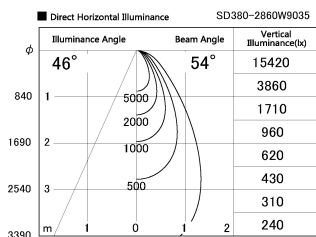

Item no. SD380-2860W9035

Series Name: High power compact tracklight (SD380)

Installation	Track Mount
Type	High power compact tracklight (SD380)
Fixture wattage	28W
Beam angle	54 deg
Color Temp.	3000K
CRI	Ra>90
Luminous	3403 lm
Body	Die-castaluminumalloy
Body finish	White
Trim finish	White
Reflector finish	N/A
IP Rate	IP20
Light source	COB module
Input Voltage	AC220~240V
Dimming Type	Non-Dimmable
Certificate	CE,CCC
Cut Hole	N/A