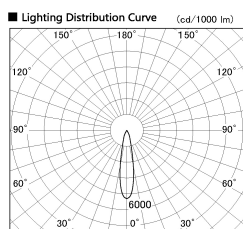

Item no. SD380-2520W9035

Series Name: High power compact tracklight (SD380)

Installation	Track Mount
Type	High power compact tracklight (SD380)
Fixture wattage	23W
Beam angle	21 deg
Color Temp.	3000K
CRI	Ra>90
Luminous	2888 lm
Body	Die-cast aluminum alloy
Body finish	White
Trim finish	White
Reflector finish	N/A
IP Rate	IP20
Light source	COB module
Input Voltage	AC220~240V
Dimming Type	Non-Dimmable
Certificate	CE,CCC
Cut Hole	N/A