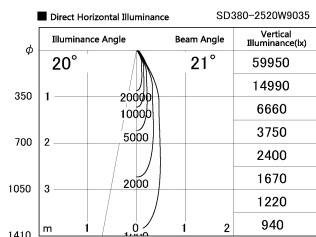

Item no. SD380-2520W9035

Series Name: High power compact tracklight (SD380)

Installation	Track Mount
Type	High power compact tracklight (SD380)
Fixture wattage	23W
Beam angle	21 deg
Color Temp.	3000K
CRI	Ra>90
Luminous	2888 lm
Body	Die-cast aluminum alloy
Body finish	White
Trim finish	White
Reflector finish	N/A
IP Rate	IP20
Light source	COB module
Input Voltage	AC220~240V
Dimming Type	Non-Dimmable
Certificate	CE,CCC
Cut Hole	N/A