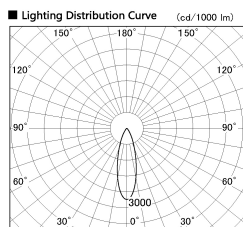

Item no. SD380-2530W9035

Series Name: High power compact tracklight (SD380)

Installation	Track Mount
Type	High power compact tracklight (SD380)
Fixture wattage	23W
Beam angle	29 deg
Color Temp.	3000K
CRI	Ra>90
Luminous	2938 lm
Body	Die-cast aluminum alloy
Body finish	White
Trim finish	White
Reflector finish	N/A
IP Rate	IP20
Light source	COB module
Input Voltage	AC220~240V
Dimming Type	Non-Dimmable
Certificate	CE,CCC
Cut Hole	N/A