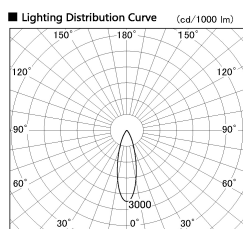

Item no. SD380-2530W9035

Series Name: High power compact tracklight (SD380)

Installation	Track Mount
Type	High power compact tracklight (SD380)
Fixture wattage	23W
Beam angle	29 deg
Color Temp.	3000K
CRI	Ra>90
Luminous	2938 lm
Body	Die-castaluminumalloy
Body finish	White
Trim finish	White
Reflector finish	N/A
IP Rate	IP20
Light source	COB module
Input Voltage	AC220~240V
Dimming Type	Non-Dimmable
Certificate	CE,CCC
Cut Hole	N/A