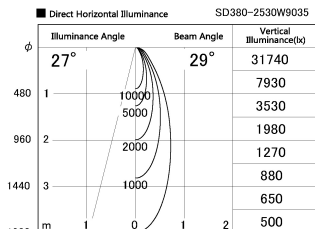

Item no. SD380-2530W9035

Series Name: High power compact tracklight (SD380)

Installation	Track Mount
Type	High power compact tracklight (SD380)
Fixture wattage	23W
Beam angle	29 deg
Color Temp.	3000K
CRI	Ra>90
Luminous	2938 lm
Body	Die-castaluminumalloy
Body finish	White
Trim finish	White
Reflector finish	N/A
IP Rate	IP20
Light source	COB module
Input Voltage	AC220~240V
Dimming Type	Non-Dimmable
Certificate	CE,CCC
Cut Hole	N/A