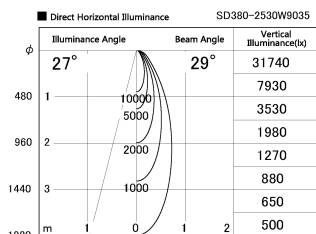

Item no. SD380-2530W9035

Series Name: High power compact tracklight (SD380)

Installation	Track Mount
Type	High power compact tracklight (SD380)
Fixture wattage	23W
Beam angle	29 deg
Color Temp.	3000K
CRI	Ra>90
Luminous	2938 lm
Body	Die-cast aluminum alloy
Body finish	White
Trim finish	White
Reflector finish	N/A
IP Rate	IP20
Light source	COB module
Input Voltage	AC220~240V
Dimming Type	Non-Dimmable
Certificate	CE,CCC
Cut Hole	N/A