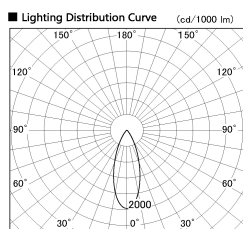

Item no. SD380-2540W9035

Series Name: High power compact tracklight (SD380)

Installation	Track Mount
Type	High power compact tracklight (SD380)
Fixture wattage	23W
Beam angle	36 deg
Color Temp.	3000K
CRI	Ra>90
Luminous	2929 lm
Body	Die-castaluminumalloy
Body finish	White
Trim finish	White
Reflector finish	N/A
IP Rate	IP20
Light source	COB module
Input Voltage	AC220~240V
Dimming Type	Non-Dimmable
Certificate	CE,CCC
Cut Hole	N/A