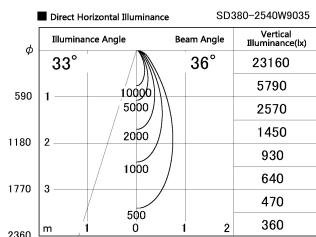

Item no. SD380-2540W9035

Series Name: High power compact tracklight (SD380)

Installation	Track Mount
Type	High power compact tracklight (SD380)
Fixture wattage	23W
Beam angle	36 deg
Color Temp.	3000K
CRI	Ra>90
Luminous	2929 lm
Body	Die-castaluminumalloy
Body finish	White
Trim finish	White
Reflector finish	N/A
IP Rate	IP20
Light source	COB module
Input Voltage	AC220~240V
Dimming Type	Non-Dimmable
Certificate	CE,CCC
Cut Hole	N/A