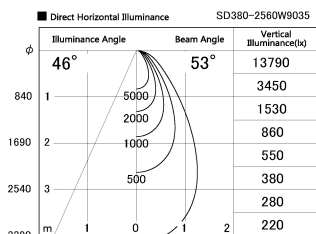

Item no. SD380-2560W9035

Series Name: High power compact tracklight (SD380)

Installation	Track Mount
Type	High power compact tracklight (SD380)
Fixture wattage	23W
Beam angle	53 deg
Color Temp.	3000K
CRI	Ra>90
Luminous	3030 lm
Body	Die-cast aluminum alloy
Body finish	White
Trim finish	White
Reflector finish	N/A
IP Rate	IP20
Light source	COB module
Input Voltage	AC220~240V
Dimming Type	Non-Dimmable
Certificate	CE,CCC
Cut Hole	N/A