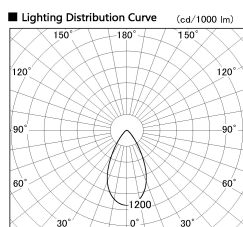

Item no. SD380-2560W9035

Series Name: High power compact tracklight (SD380)

Installation	Track Mount
Type	High power compact tracklight (SD380)
Fixture wattage	23W
Beam angle	53 deg
Color Temp.	3000K
CRI	Ra>90
Luminous	3030 lm
Body	Die-cast aluminum alloy
Body finish	White
Trim finish	White
Reflector finish	N/A
IP Rate	IP20
Light source	COB module
Input Voltage	AC220~240V
Dimming Type	Non-Dimmable
Certificate	CE,CCC
Cut Hole	N/A