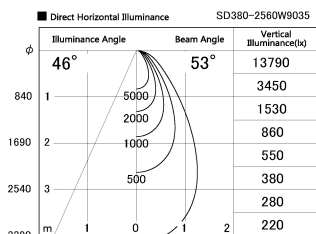

Item no. SD380-2560W9035

Series Name: High power compact tracklight (SD380)

Installation	Track Mount
Type	High power compact tracklight (SD380)
Fixture wattage	23W
Beam angle	53 deg
Color Temp.	3000K
CRI	Ra>90
Luminous	3030 lm
Body	Die-castaluminumalloy
Body finish	White
Trim finish	White
Reflector finish	N/A
IP Rate	IP20
Light source	COB module
Input Voltage	AC220~240V
Dimming Type	Non-Dimmable
Certificate	CE,CCC
Cut Hole	N/A