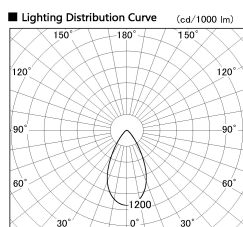

Item no. SD380-2560W9035

Series Name: High power compact tracklight (SD380)

Installation	Track Mount
Type	High power compact tracklight (SD380)
Fixture wattage	23W
Beam angle	53 deg
Color Temp.	3000K
CRI	Ra>90
Luminous	3030 lm
Body	Die-castaluminumalloy
Body finish	White
Trim finish	White
Reflector finish	N/A
IP Rate	IP20
Light source	COB module
Input Voltage	AC220~240V
Dimming Type	Non-Dimmable
Certificate	CE,CCC
Cut Hole	N/A