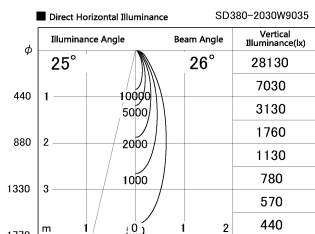

Item no. SD380-2030W9035

Series Name: High power compact tracklight (SD380)

Installation	Track Mount
Type	High power compact tracklight (SD380)
Fixture wattage	20W
Beam angle	26 deg
Color Temp.	3000K
CRI	Ra>90
Luminous	2322 lm
Body	Die-castaluminumalloy
Body finish	White
Trim finish	White
Reflector finish	N/A
IP Rate	IP20
Light source	COB module
Input Voltage	AC220~240V
Dimming Type	Non-Dimmable
Certificate	CE,CCC
Cut Hole	N/A