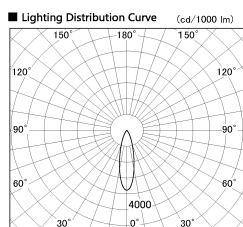

Item no. SD380-2030W9035

Series Name: High power compact tracklight (SD380)

Installation	Track Mount
Type	High power compact tracklight (SD380)
Fixture wattage	20W
Beam angle	26 deg
Color Temp.	3000K
CRI	Ra>90
Luminous	2322 lm
Body	Die-cast aluminum alloy
Body finish	White
Trim finish	White
Reflector finish	N/A
IP Rate	IP20
Light source	COB module
Input Voltage	AC220~240V
Dimming Type	Non-Dimmable
Certificate	CE,CCC
Cut Hole	N/A