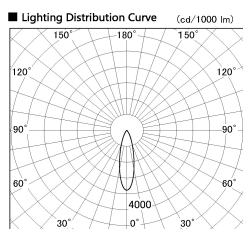

Item no. SD380-2030W9035

Series Name: High power compact tracklight (SD380)

Installation	Track Mount
Type	High power compact tracklight (SD380)
Fixture wattage	20W
Beam angle	26 deg
Color Temp.	3000K
CRI	Ra>90
Luminous	2322 lm
Body	Die-castaluminumalloy
Body finish	White
Trim finish	White
Reflector finish	N/A
IP Rate	IP20
Light source	COB module
Input Voltage	AC220~240V
Dimming Type	Non-Dimmable
Certificate	CE,CCC
Cut Hole	N/A