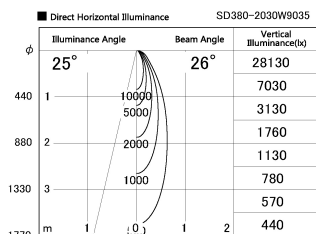

Item no. SD380-2030W9035

Series Name: High power compact tracklight (SD380)

Installation	Track Mount
Type	High power compact tracklight (SD380)
Fixture wattage	20W
Beam angle	26 deg
Color Temp.	3000K
CRI	Ra>90
Luminous	2322 lm
Body	Die-cast aluminum alloy
Body finish	White
Trim finish	White
Reflector finish	N/A
IP Rate	IP20
Light source	COB module
Input Voltage	AC220~240V
Dimming Type	Non-Dimmable
Certificate	CE,CCC
Cut Hole	N/A