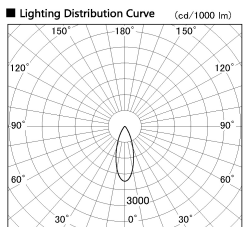

Item no. SD380-2040W9035

Series Name: High power compact tracklight (SD380)

Installation	Track Mount
Type	High power compact tracklight (SD380)
Fixture wattage	20W
Beam angle	35 deg
Color Temp.	3000K
CRI	Ra>90
Luminous	2295 lm
Body	Die-castaluminumalloy
Body finish	White
Trim finish	White
Reflector finish	N/A
IP Rate	IP20
Light source	COB module
Input Voltage	AC220~240V
Dimming Type	Non-Dimmable
Certificate	CE,CCC
Cut Hole	N/A