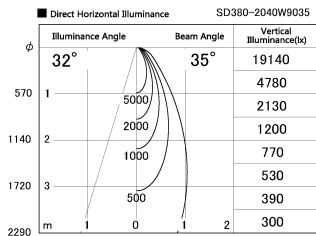

Item no. SD380-2040W9035

Series Name: High power compact tracklight (SD380)

Installation	Track Mount
Type	High power compact tracklight (SD380)
Fixture wattage	20W
Beam angle	35 deg
Color Temp.	3000K
CRI	Ra>90
Luminous	2295 lm
Body	Die-castaluminumalloy
Body finish	White
Trim finish	White
Reflector finish	N/A
IP Rate	IP20
Light source	COB module
Input Voltage	AC220~240V
Dimming Type	Non-Dimmable
Certificate	CE,CCC
Cut Hole	N/A