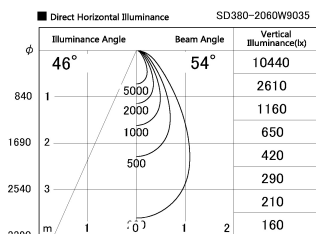

Item no. SD380-2060W9035

Series Name: High power compact tracklight (SD380)

Installation	Track Mount
Type	High power compact tracklight (SD380)
Fixture wattage	20W
Beam angle	54 deg
Color Temp.	3000K
CRI	Ra>90
Luminous	2316 lm
Body	Die-cast aluminum alloy
Body finish	White
Trim finish	White
Reflector finish	N/A
IP Rate	IP20
Light source	COB module
Input Voltage	AC220~240V
Dimming Type	Non-Dimmable
Certificate	CE,CCC
Cut Hole	N/A