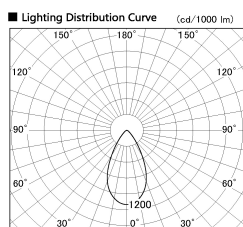

Item no. SD380-2060W9035

Series Name: High power compact tracklight (SD380)

Installation	Track Mount
Type	High power compact tracklight (SD380)
Fixture wattage	20W
Beam angle	54 deg
Color Temp.	3000K
CRI	Ra>90
Luminous	2316 lm
Body	Die-cast aluminum alloy
Body finish	White
Trim finish	White
Reflector finish	N/A
IP Rate	IP20
Light source	COB module
Input Voltage	AC220~240V
Dimming Type	Non-Dimmable
Certificate	CE,CCC
Cut Hole	N/A