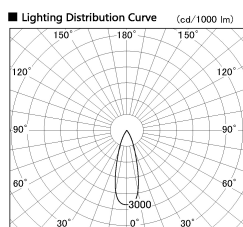

Item no. SD380-5020W9040

Series Name: High power compact tracklight (SD380)

Installation	Track Mount
Type	High power compact tracklight (SD380)
Fixture wattage	46.3W
Beam angle	31 deg
Color Temp.	4000K
CRI	Ra>90
Luminous	5336 lm
Body	Die-castaluminumalloy
Body finish	White
Trim finish	White
Reflector finish	N/A
IP Rate	IP20
Light source	COB module
Input Voltage	AC220~240V
Dimming Type	Non-Dimmable
Certificate	CE,CCC
Cut Hole	N/A