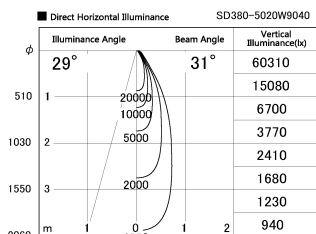

Item no. SD380-5020W9040

Series Name: High power compact tracklight (SD380)

Installation	Track Mount
Type	High power compact tracklight (SD380)
Fixture wattage	46.3W
Beam angle	31 deg
Color Temp.	4000K
CRI	Ra>90
Luminous	5336 lm
Body	Die-castaluminumalloy
Body finish	White
Trim finish	White
Reflector finish	N/A
IP Rate	IP20
Light source	COB module
Input Voltage	AC220~240V
Dimming Type	Non-Dimmable
Certificate	CE,CCC
Cut Hole	N/A