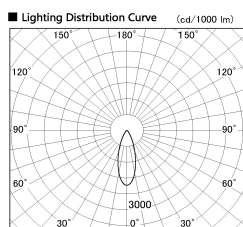

Item no. SD380-5030W9040

Series Name: High power compact tracklight (SD380)

Installation	Track Mount
Type	High power compact tracklight (SD380)
Fixture wattage	46.3W
Beam angle	35 deg
Color Temp.	4000K
CRI	Ra>90
Luminous	5293 lm
Body	Die-castaluminumalloy
Body finish	White
Trim finish	White
Reflector finish	N/A
IP Rate	IP20
Light source	COB module
Input Voltage	AC220~240V
Dimming Type	Non-Dimmable
Certificate	CE,CCC
Cut Hole	N/A