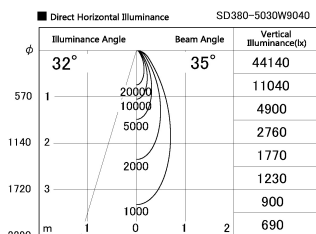

Item no. SD380-5030W9040

Series Name: High power compact tracklight (SD380)

Installation	Track Mount
Type	High power compact tracklight (SD380)
Fixture wattage	46.3W
Beam angle	35 deg
Color Temp.	4000K
CRI	Ra>90
Luminous	5293 lm
Body	Die-castaluminumalloy
Body finish	White
Trim finish	White
Reflector finish	N/A
IP Rate	IP20
Light source	COB module
Input Voltage	AC220~240V
Dimming Type	Non-Dimmable
Certificate	CE,CCC
Cut Hole	N/A