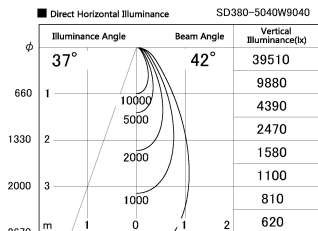

Item no. SD380-5040W9040

Series Name: High power compact tracklight (SD380)

Installation	Track Mount
Type	High power compact tracklight (SD380)
Fixture wattage	46.3W
Beam angle	42 deg
Color Temp.	4000K
CRI	Ra>90
Luminous	5958 lm
Body	Die-castaluminumalloy
Body finish	White
Trim finish	White
Reflector finish	N/A
IP Rate	IP20
Light source	COB module
Input Voltage	AC220~240V
Dimming Type	Non-Dimmable
Certificate	CE,CCC
Cut Hole	N/A