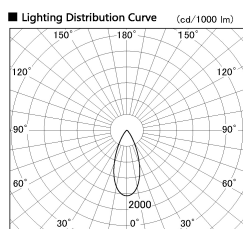

Item no. SD380-5040W9040

Series Name: High power compact tracklight (SD380)

Installation	Track Mount
Type	
Fixture wattage	46.3W
Beam angle	42 deg
Color Temp.	4000K
CRI	Ra>90
Luminous	5958 lm
Body	Die-castaluminumalloy
Body finish	White
Trim finish	White
Reflector finish	N/A
IP Rate	IP20
Light source	COB module
Input Voltage	AC220~240V
Dimming Type	Non-Dimmable
Certificate	CE,CCC
Cut Hole	N/A