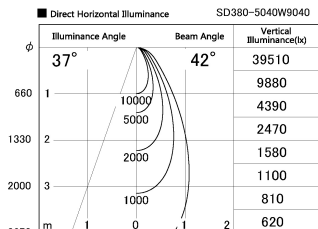

Item no. SD380-5040W9040

Series Name: High power compact tracklight (SD380)

Installation	Track Mount
Type	
Fixture wattage	46.3W
Beam angle	42 deg
Color Temp.	4000K
CRI	Ra>90
Luminous	5958 lm
Body	Die-castaluminumalloy
Body finish	White
Trim finish	White
Reflector finish	N/A
IP Rate	IP20
Light source	COB module
Input Voltage	AC220~240V
Dimming Type	Non-Dimmable
Certificate	CE,CCC
Cut Hole	N/A