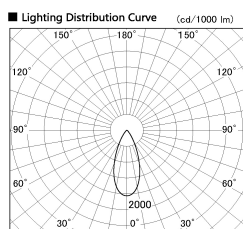

Item no. SD380-5040W9040

Series Name: High power compact tracklight (SD380)

Installation	Track Mount
Type	High power compact tracklight (SD380)
Fixture wattage	46.3W
Beam angle	42 deg
Color Temp.	4000K
CRI	Ra>90
Luminous	5958 lm
Body	Die-castaluminumalloy
Body finish	White
Trim finish	White
Reflector finish	N/A
IP Rate	IP20
Light source	COB module
Input Voltage	AC220~240V
Dimming Type	Non-Dimmable
Certificate	CE,CCC
Cut Hole	N/A