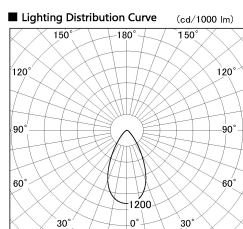

Item no. SD380-5060W9040

Series Name: High power compact tracklight (SD380)

Installation	Track Mount
Type	High power compact tracklight (SD380)
Fixture wattage	46.3W
Beam angle	53 deg
Color Temp.	4000K
CRI	Ra>90
Luminous	6129 lm
Body	Die-castaluminumalloy
Body finish	White
Trim finish	White
Reflector finish	N/A
IP Rate	IP20
Light source	COB module
Input Voltage	AC220~240V
Dimming Type	Non-Dimmable
Certificate	CE,CCC
Cut Hole	N/A