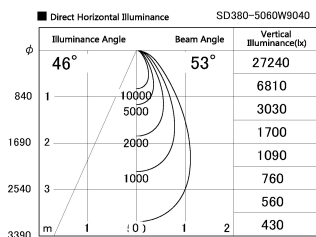

Item no. SD380-5060W9040

Series Name: High power compact tracklight (SD380)

Installation	Track Mount
Type	High power compact tracklight (SD380)
Fixture wattage	46.3W
Beam angle	53 deg
Color Temp.	4000K
CRI	Ra>90
Luminous	6129 lm
Body	Die-castaluminumalloy
Body finish	White
Trim finish	White
Reflector finish	N/A
IP Rate	IP20
Light source	COB module
Input Voltage	AC220~240V
Dimming Type	Non-Dimmable
Certificate	CE,CCC
Cut Hole	N/A