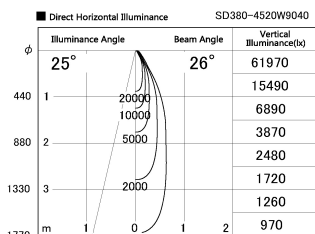

Item no. SD380-4520W9040

Series Name: High power compact tracklight (SD380)

Installation	Track Mount
Type	High power compact tracklight (SD380)
Fixture wattage	41W
Beam angle	26 deg
Color Temp.	4000K
CRI	Ra>90
Luminous	4370 lm
Body	Die-castaluminumalloy
Body finish	White
Trim finish	White
Reflector finish	N/A
IP Rate	IP20
Light source	COB module
Input Voltage	AC220~240V
Dimming Type	Non-Dimmable
Certificate	CE,CCC
Cut Hole	N/A