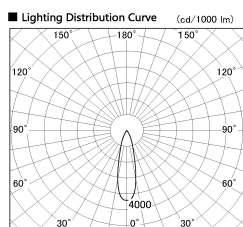

Item no. SD380-4520W9040

Series Name: High power compact tracklight (SD380)

Installation	Track Mount
Type	High power compact tracklight (SD380)
Fixture wattage	41W
Beam angle	26 deg
Color Temp.	4000K
CRI	Ra>90
Luminous	4370 lm
Body	Die-castaluminumalloy
Body finish	White
Trim finish	White
Reflector finish	N/A
IP Rate	IP20
Light source	COB module
Input Voltage	AC220~240V
Dimming Type	Non-Dimmable
Certificate	CE,CCC
Cut Hole	N/A