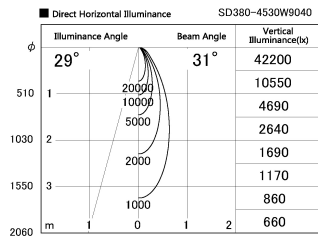

Item no. SD380-4530W9040

Series Name: High power compact tracklight (SD380)

Installation	Track Mount
Type	
Fixture wattage	41W
Beam angle	31 deg
Color Temp.	4000K
CRI	Ra>90
Luminous	4351 lm
Body	Die-castaluminumalloy
Body finish	White
Trim finish	White
Reflector finish	N/A
IP Rate	IP20
Light source	COB module
Input Voltage	AC220~240V
Dimming Type	Non-Dimmable
Certificate	CE,CCC
Cut Hole	N/A