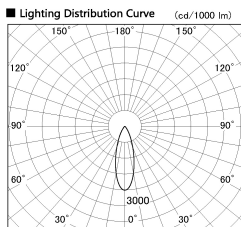

Item no. SD380-4530W9040

Series Name: High power compact tracklight (SD380)

Installation	Track Mount
Type	
Fixture wattage	41W
Beam angle	31 deg
Color Temp.	4000K
CRI	Ra>90
Luminous	4351 lm
Body	Die-castaluminumalloy
Body finish	White
Trim finish	White
Reflector finish	N/A
IP Rate	IP20
Light source	COB module
Input Voltage	AC220~240V
Dimming Type	Non-Dimmable
Certificate	CE,CCC
Cut Hole	N/A