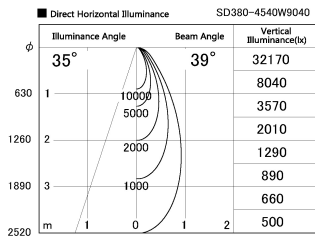

Item no. SD380-4540W9040

Series Name: High power compact tracklight (SD380)

Installation	Track Mount
Type	
Fixture wattage	41W
Beam angle	39 deg
Color Temp.	4000K
CRI	Ra>90
Luminous	4343 lm
Body	Die-castaluminumalloy
Body finish	White
Trim finish	White
Reflector finish	N/A
IP Rate	IP20
Light source	COB module
Input Voltage	AC220~240V
Dimming Type	Non-Dimmable
Certificate	CE,CCC
Cut Hole	N/A