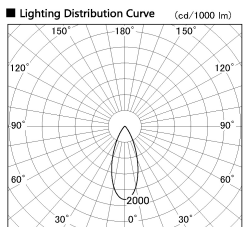

Item no. SD380-4540W9040

Series Name: High power compact tracklight (SD380)

Installation	Track Mount
Type	
Fixture wattage	41W
Beam angle	39 deg
Color Temp.	4000K
CRI	Ra>90
Luminous	4343 lm
Body	Die-castaluminumalloy
Body finish	White
Trim finish	White
Reflector finish	N/A
IP Rate	IP20
Light source	COB module
Input Voltage	AC220~240V
Dimming Type	Non-Dimmable
Certificate	CE,CCC
Cut Hole	N/A