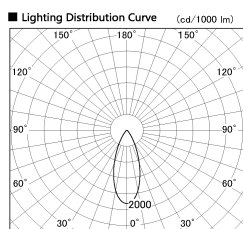

Item no. SD380-4540W9040

Series Name: High power compact tracklight (SD380)

Installation	Track Mount
Type	High power compact tracklight (SD380)
Fixture wattage	41W
Beam angle	39 deg
Color Temp.	4000K
CRI	Ra>90
Luminous	4343 lm
Body	Die-castaluminumalloy
Body finish	White
Trim finish	White
Reflector finish	N/A
IP Rate	IP20
Light source	COB module
Input Voltage	AC220~240V
Dimming Type	Non-Dimmable
Certificate	CE,CCC
Cut Hole	N/A