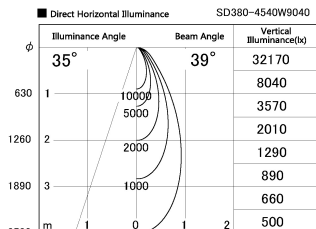

Item no. SD380-4540W9040

Series Name: High power compact tracklight (SD380)

Installation	Track Mount
Type	High power compact tracklight (SD380)
Fixture wattage	41W
Beam angle	39 deg
Color Temp.	4000K
CRI	Ra>90
Luminous	4343 lm
Body	Die-castaluminumalloy
Body finish	White
Trim finish	White
Reflector finish	N/A
IP Rate	IP20
Light source	COB module
Input Voltage	AC220~240V
Dimming Type	Non-Dimmable
Certificate	CE,CCC
Cut Hole	N/A