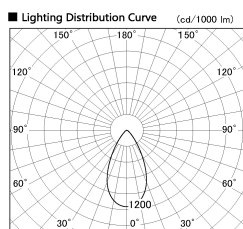

Item no. SD380-4560W9040

Series Name: High power compact tracklight (SD380)

Installation	Track Mount
Type	High power compact tracklight (SD380)
Fixture wattage	41W
Beam angle	53 deg
Color Temp.	4000K
CRI	Ra>90
Luminous	4798 lm
Body	Die-cast aluminum alloy
Body finish	White
Trim finish	White
Reflector finish	N/A
IP Rate	IP20
Light source	COB module
Input Voltage	AC220~240V
Dimming Type	Non-Dimmable
Certificate	CE,CCC
Cut Hole	N/A