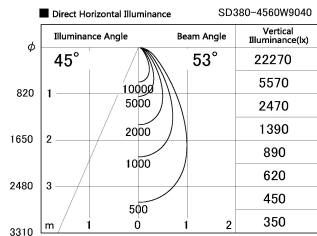

Item no. SD380-4560W9040

Series Name: High power compact tracklight (SD380)

Installation	Track Mount
Type	
Fixture wattage	41W
Beam angle	53 deg
Color Temp.	4000K
CRI	Ra>90
Luminous	4798 lm
Body	Die-castaluminumalloy
Body finish	White
Trim finish	White
Reflector finish	N/A
IP Rate	IP20
Light source	COB module
Input Voltage	AC220~240V
Dimming Type	Non-Dimmable
Certificate	CE,CCC
Cut Hole	N/A