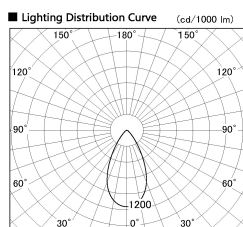

Item no. SD380-4560W9040

Series Name: High power compact tracklight (SD380)

Installation	Track Mount
Type	High power compact tracklight (SD380)
Fixture wattage	41W
Beam angle	53 deg
Color Temp.	4000K
CRI	Ra>90
Luminous	4798 lm
Body	Die-cast aluminum alloy
Body finish	White
Trim finish	White
Reflector finish	N/A
IP Rate	IP20
Light source	COB module
Input Voltage	AC220~240V
Dimming Type	Non-Dimmable
Certificate	CE,CCC
Cut Hole	N/A