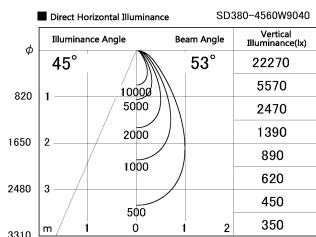

Item no. SD380-4560W9040

Series Name: High power compact tracklight (SD380)

Installation	Track Mount
Type	High power compact tracklight (SD380)
Fixture wattage	41W
Beam angle	53 deg
Color Temp.	4000K
CRI	Ra>90
Luminous	4798 lm
Body	Die-cast aluminum alloy
Body finish	White
Trim finish	White
Reflector finish	N/A
IP Rate	IP20
Light source	COB module
Input Voltage	AC220~240V
Dimming Type	Non-Dimmable
Certificate	CE,CCC
Cut Hole	N/A