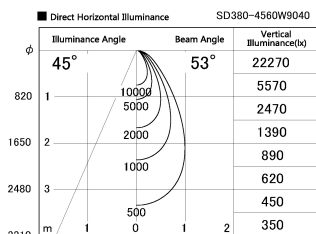

Item no. SD380-4560W9040

Series Name: High power compact tracklight (SD380)

Installation	Track Mount
Type	High power compact tracklight (SD380)
Fixture wattage	41W
Beam angle	53 deg
Color Temp.	4000K
CRI	Ra>90
Luminous	4798 lm
Body	Die-cast aluminum alloy
Body finish	White
Trim finish	White
Reflector finish	N/A
IP Rate	IP20
Light source	COB module
Input Voltage	AC220~240V
Dimming Type	Non-Dimmable
Certificate	CE,CCC
Cut Hole	N/A