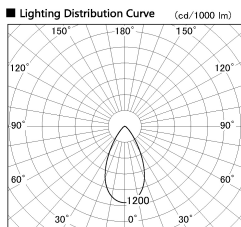

Item no. SD380-4560W9040

Series Name: High power compact tracklight (SD380)

Installation	Track Mount
Type	
Fixture wattage	41W
Beam angle	53 deg
Color Temp.	4000K
CRI	Ra>90
Luminous	4798 lm
Body	Die-castaluminumalloy
Body finish	White
Trim finish	White
Reflector finish	N/A
IP Rate	IP20
Light source	COB module
Input Voltage	AC220~240V
Dimming Type	Non-Dimmable
Certificate	CE,CCC
Cut Hole	N/A