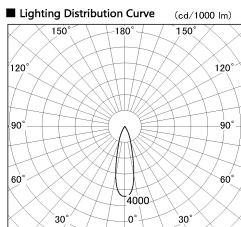

Item no. SD380-3520W9040

Series Name: High power compact tracklight (SD380)

Installation	Track Mount
Type	
Fixture wattage	36W
Beam angle	26 deg
Color Temp.	4000K
CRI	Ra>90
Luminous	4015 lm
Body	Die-cast aluminum alloy
Body finish	White
Trim finish	White
Reflector finish	N/A
IP Rate	IP20
Light source	COB module
Input Voltage	AC220~240V
Dimming Type	Non-Dimmable
Certificate	CE,CCC
Cut Hole	N/A