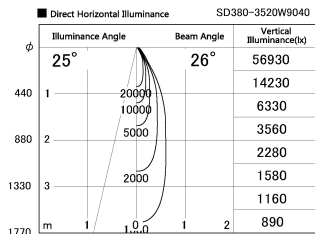

Item no. SD380-3520W9040

Series Name: High power compact tracklight (SD380)

Installation	Track Mount
Type	
Fixture wattage	36W
Beam angle	26 deg
Color Temp.	4000K
CRI	Ra>90
Luminous	4015 lm
Body	Die-cast aluminum alloy
Body finish	White
Trim finish	White
Reflector finish	N/A
IP Rate	IP20
Light source	COB module
Input Voltage	AC220~240V
Dimming Type	Non-Dimmable
Certificate	CE,CCC
Cut Hole	N/A