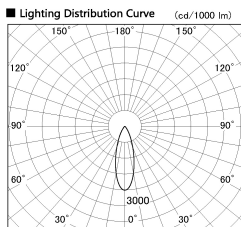

Item no. SD380-3530W9040

Series Name: High power compact tracklight (SD380)

Installation	Track Mount
Type	
Fixture wattage	36W
Beam angle	31 deg
Color Temp.	4000K
CRI	Ra>90
Luminous	4085 lm
Body	Die-castaluminumalloy
Body finish	White
Trim finish	White
Reflector finish	N/A
IP Rate	IP20
Light source	COB module
Input Voltage	AC220~240V
Dimming Type	Non-Dimmable
Certificate	CE,CCC
Cut Hole	N/A