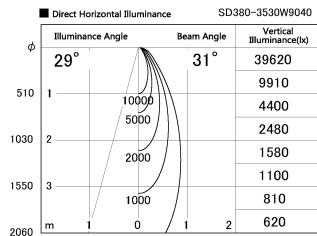

Item no. SD380-3530W9040

Series Name: High power compact tracklight (SD380)

Installation	Track Mount
Type	
Fixture wattage	36W
Beam angle	31 deg
Color Temp.	4000K
CRI	Ra>90
Luminous	4085 lm
Body	Die-castaluminumalloy
Body finish	White
Trim finish	White
Reflector finish	N/A
IP Rate	IP20
Light source	COB module
Input Voltage	AC220~240V
Dimming Type	Non-Dimmable
Certificate	CE,CCC
Cut Hole	N/A