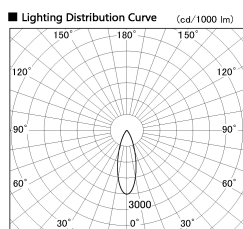

Item no. SD380-3530W9040

Series Name: High power compact tracklight (SD380)

Installation	Track Mount
Type	High power compact tracklight (SD380)
Fixture wattage	36W
Beam angle	31 deg
Color Temp.	4000K
CRI	Ra>90
Luminous	4085 lm
Body	Die-cast aluminum alloy
Body finish	White
Trim finish	White
Reflector finish	N/A
IP Rate	IP20
Light source	COB module
Input Voltage	AC220~240V
Dimming Type	Non-Dimmable
Certificate	CE,CCC
Cut Hole	N/A