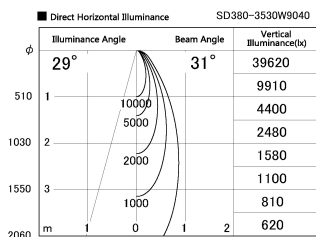

Item no. SD380-3530W9040

Series Name: High power compact tracklight (SD380)

Installation	Track Mount
Type	High power compact tracklight (SD380)
Fixture wattage	36W
Beam angle	31 deg
Color Temp.	4000K
CRI	Ra>90
Luminous	4085 lm
Body	Die-cast aluminum alloy
Body finish	White
Trim finish	White
Reflector finish	N/A
IP Rate	IP20
Light source	COB module
Input Voltage	AC220~240V
Dimming Type	Non-Dimmable
Certificate	CE,CCC
Cut Hole	N/A