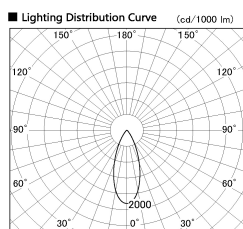

Item no. SD380-3540W9040

Series Name: High power compact tracklight (SD380)

Installation	Track Mount
Type	High power compact tracklight (SD380)
Fixture wattage	36W
Beam angle	39 deg
Color Temp.	4000K
CRI	Ra>90
Luminous	4072 lm
Body	Die-cast aluminum alloy
Body finish	White
Trim finish	White
Reflector finish	N/A
IP Rate	IP20
Light source	COB module
Input Voltage	AC220~240V
Dimming Type	Non-Dimmable
Certificate	CE,CCC
Cut Hole	N/A