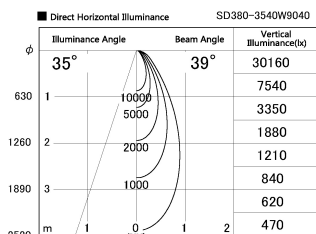

Item no. SD380-3540W9040

Series Name: High power compact tracklight (SD380)

Installation	Track Mount
Type	High power compact tracklight (SD380)
Fixture wattage	36W
Beam angle	39 deg
Color Temp.	4000K
CRI	Ra>90
Luminous	4072 lm
Body	Die-cast aluminum alloy
Body finish	White
Trim finish	White
Reflector finish	N/A
IP Rate	IP20
Light source	COB module
Input Voltage	AC220~240V
Dimming Type	Non-Dimmable
Certificate	CE,CCC
Cut Hole	N/A