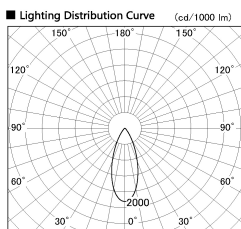

Item no. SD380-3540W9040

Series Name: High power compact tracklight (SD380)

Installation	Track Mount
Type	
Fixture wattage	36W
Beam angle	39 deg
Color Temp.	4000K
CRI	Ra>90
Luminous	4072 lm
Body	Die-castaluminumalloy
Body finish	White
Trim finish	White
Reflector finish	N/A
IP Rate	IP20
Light source	COB module
Input Voltage	AC220~240V
Dimming Type	Non-Dimmable
Certificate	CE,CCC
Cut Hole	N/A