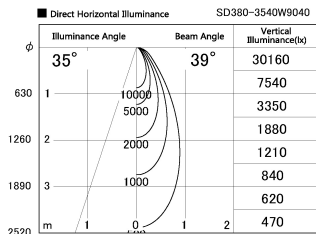

Item no. SD380-3540W9040

Series Name: High power compact tracklight (SD380)

Installation	Track Mount
Type	
Fixture wattage	36W
Beam angle	39 deg
Color Temp.	4000K
CRI	Ra>90
Luminous	4072 lm
Body	Die-castaluminumalloy
Body finish	White
Trim finish	White
Reflector finish	N/A
IP Rate	IP20
Light source	COB module
Input Voltage	AC220~240V
Dimming Type	Non-Dimmable
Certificate	CE,CCC
Cut Hole	N/A