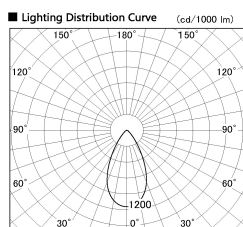

Item no. SD380-3560W9040

Series Name: High power compact tracklight (SD380)

Installation	Track Mount
Type	High power compact tracklight (SD380)
Fixture wattage	36W
Beam angle	53 deg
Color Temp.	4000K
CRI	Ra>90
Luminous	4211 lm
Body	Die-castaluminumalloy
Body finish	White
Trim finish	White
Reflector finish	N/A
IP Rate	IP20
Light source	COB module
Input Voltage	AC220~240V
Dimming Type	Non-Dimmable
Certificate	CE,CCC
Cut Hole	N/A