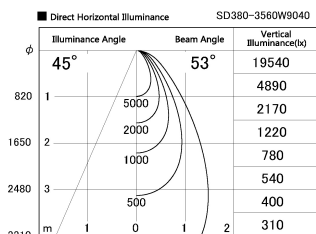

Item no. SD380-3560W9040

Series Name: High power compact tracklight (SD380)

Installation	Track Mount
Type	High power compact tracklight (SD380)
Fixture wattage	36W
Beam angle	53 deg
Color Temp.	4000K
CRI	Ra>90
Luminous	4211 lm
Body	Die-castaluminumalloy
Body finish	White
Trim finish	White
Reflector finish	N/A
IP Rate	IP20
Light source	COB module
Input Voltage	AC220~240V
Dimming Type	Non-Dimmable
Certificate	CE,CCC
Cut Hole	N/A