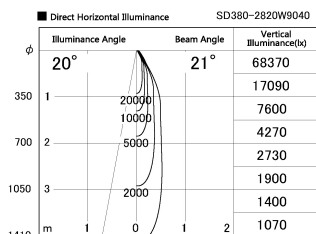

Item no. SD380-2820W9040

Series Name: High power compact tracklight (SD380)

Installation	Track Mount
Type	
Fixture wattage	28W
Beam angle	21 deg
Color Temp.	4000K
CRI	Ra>90
Luminous	3291 lm
Body	Die-cast aluminum alloy
Body finish	White
Trim finish	White
Reflector finish	N/A
IP Rate	IP20
Light source	COB module
Input Voltage	AC220~240V
Dimming Type	Non-Dimmable
Certificate	CE,CCC
Cut Hole	N/A