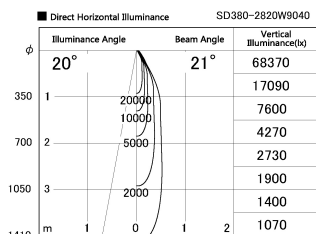

Item no. SD380-2820W9040

Series Name: High power compact tracklight (SD380)

Installation	Track Mount
Type	High power compact tracklight (SD380)
Fixture wattage	28W
Beam angle	21 deg
Color Temp.	4000K
CRI	Ra>90
Luminous	3291 lm
Body	Die-cast aluminum alloy
Body finish	White
Trim finish	White
Reflector finish	N/A
IP Rate	IP20
Light source	COB module
Input Voltage	AC220~240V
Dimming Type	Non-Dimmable
Certificate	CE,CCC
Cut Hole	N/A