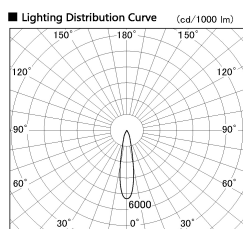

Item no. SD380-2820W9040

Series Name: High power compact tracklight (SD380)

Installation	Track Mount
Type	
Fixture wattage	28W
Beam angle	21 deg
Color Temp.	4000K
CRI	Ra>90
Luminous	3291 lm
Body	Die-cast aluminum alloy
Body finish	White
Trim finish	White
Reflector finish	N/A
IP Rate	IP20
Light source	COB module
Input Voltage	AC220~240V
Dimming Type	Non-Dimmable
Certificate	CE,CCC
Cut Hole	N/A