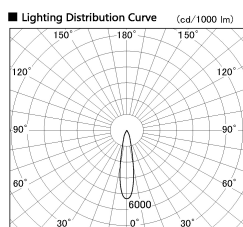

Item no. SD380-2820W9040

Series Name: High power compact tracklight (SD380)

Installation	Track Mount
Type	High power compact tracklight (SD380)
Fixture wattage	28W
Beam angle	21 deg
Color Temp.	4000K
CRI	Ra>90
Luminous	3291 lm
Body	Die-cast aluminum alloy
Body finish	White
Trim finish	White
Reflector finish	N/A
IP Rate	IP20
Light source	COB module
Input Voltage	AC220~240V
Dimming Type	Non-Dimmable
Certificate	CE,CCC
Cut Hole	N/A