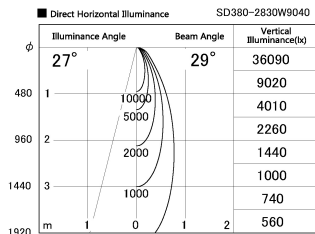

Item no. SD380-2830W9040

Series Name: High power compact tracklight (SD380)

Installation	Track Mount
Type	
Fixture wattage	28W
Beam angle	29 deg
Color Temp.	4000K
CRI	Ra>90
Luminous	3347 lm
Body	Die-castaluminumalloy
Body finish	White
Trim finish	White
Reflector finish	N/A
IP Rate	IP20
Light source	COB module
Input Voltage	AC220~240V
Dimming Type	Non-Dimmable
Certificate	CE,CCC
Cut Hole	N/A