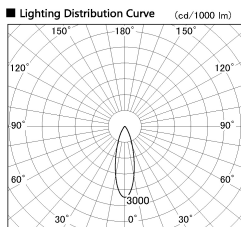

Item no. SD380-2830W9040

Series Name: High power compact tracklight (SD380)

Installation	Track Mount
Type	
Fixture wattage	28W
Beam angle	29 deg
Color Temp.	4000K
CRI	Ra>90
Luminous	3347 lm
Body	Die-castaluminumalloy
Body finish	White
Trim finish	White
Reflector finish	N/A
IP Rate	IP20
Light source	COB module
Input Voltage	AC220~240V
Dimming Type	Non-Dimmable
Certificate	CE,CCC
Cut Hole	N/A