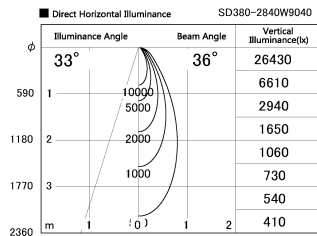

Item no. SD380-2840W9040

Series Name: High power compact tracklight (SD380)

Installation	Track Mount
Type	
Fixture wattage	28W
Beam angle	36 deg
Color Temp.	4000K
CRI	Ra>90
Luminous	3337 lm
Body	Die-castaluminumalloy
Body finish	White
Trim finish	White
Reflector finish	N/A
IP Rate	IP20
Light source	COB module
Input Voltage	AC220~240V
Dimming Type	Non-Dimmable
Certificate	CE,CCC
Cut Hole	N/A