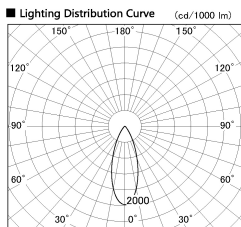

Item no. SD380-2840W9040

Series Name: High power compact tracklight (SD380)

Installation	Track Mount
Type	
Fixture wattage	28W
Beam angle	36 deg
Color Temp.	4000K
CRI	Ra>90
Luminous	3337 lm
Body	Die-castaluminumalloy
Body finish	White
Trim finish	White
Reflector finish	N/A
IP Rate	IP20
Light source	COB module
Input Voltage	AC220~240V
Dimming Type	Non-Dimmable
Certificate	CE,CCC
Cut Hole	N/A