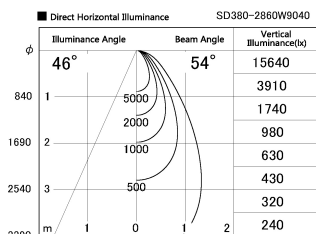

Item no. SD380-2860W9040

Series Name: High power compact tracklight (SD380)

Installation	Track Mount
Type	High power compact tracklight (SD380)
Fixture wattage	28W
Beam angle	54 deg
Color Temp.	4000K
CRI	Ra>90
Luminous	3451 lm
Body	Die-castaluminumalloy
Body finish	White
Trim finish	White
Reflector finish	N/A
IP Rate	IP20
Light source	COB module
Input Voltage	AC220~240V
Dimming Type	Non-Dimmable
Certificate	CE,CCC
Cut Hole	N/A