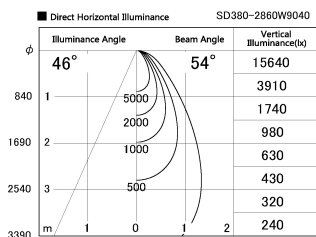

Item no. SD380-2860W9040

Series Name: High power compact tracklight (SD380)

Installation	Track Mount
Type	High power compact tracklight (SD380)
Fixture wattage	28W
Beam angle	54 deg
Color Temp.	4000K
CRI	Ra>90
Luminous	3451 lm
Body	Die-cast aluminum alloy
Body finish	White
Trim finish	White
Reflector finish	N/A
IP Rate	IP20
Light source	COB module
Input Voltage	AC220~240V
Dimming Type	Non-Dimmable
Certificate	CE,CCC
Cut Hole	N/A