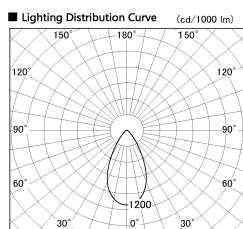

Item no. SD380-2860W9040

Series Name: High power compact tracklight (SD380)

Installation	Track Mount
Type	High power compact tracklight (SD380)
Fixture wattage	28W
Beam angle	54 deg
Color Temp.	4000K
CRI	Ra>90
Luminous	3451 lm
Body	Die-cast aluminum alloy
Body finish	White
Trim finish	White
Reflector finish	N/A
IP Rate	IP20
Light source	COB module
Input Voltage	AC220~240V
Dimming Type	Non-Dimmable
Certificate	CE,CCC
Cut Hole	N/A