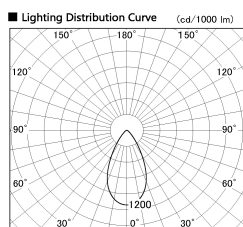

Item no. SD380-2860W9040

Series Name: High power compact tracklight (SD380)

Installation	Track Mount
Type	High power compact tracklight (SD380)
Fixture wattage	28W
Beam angle	54 deg
Color Temp.	4000K
CRI	Ra>90
Luminous	3451 lm
Body	Die-castaluminumalloy
Body finish	White
Trim finish	White
Reflector finish	N/A
IP Rate	IP20
Light source	COB module
Input Voltage	AC220~240V
Dimming Type	Non-Dimmable
Certificate	CE,CCC
Cut Hole	N/A