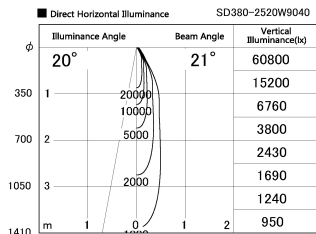

Item no. SD380-2520W9040

Series Name: High power compact tracklight (SD380)

Installation	Track Mount
Type	
Fixture wattage	23W
Beam angle	21 deg
Color Temp.	4000K
CRI	Ra>90
Luminous	2929 lm
Body	Die-castaluminumalloy
Body finish	White
Trim finish	White
Reflector finish	N/A
IP Rate	IP20
Light source	COB module
Input Voltage	AC220~240V
Dimming Type	Non-Dimmable
Certificate	CE,CCC
Cut Hole	N/A