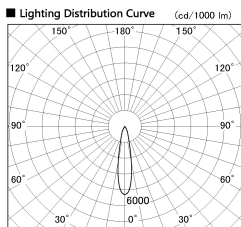

Item no. SD380-2520W9040

Series Name: High power compact tracklight (SD380)

Installation	Track Mount
Type	
Fixture wattage	23W
Beam angle	21 deg
Color Temp.	4000K
CRI	Ra>90
Luminous	2929 lm
Body	Die-castaluminumalloy
Body finish	White
Trim finish	White
Reflector finish	N/A
IP Rate	IP20
Light source	COB module
Input Voltage	AC220~240V
Dimming Type	Non-Dimmable
Certificate	CE,CCC
Cut Hole	N/A