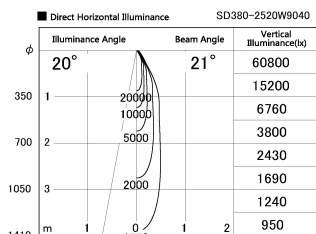

Item no. SD380-2520W9040

Series Name: High power compact tracklight (SD380)

Installation	Track Mount
Type	High power compact tracklight (SD380)
Fixture wattage	23W
Beam angle	21 deg
Color Temp.	4000K
CRI	Ra>90
Luminous	2929 lm
Body	Die-castaluminumalloy
Body finish	White
Trim finish	White
Reflector finish	N/A
IP Rate	IP20
Light source	COB module
Input Voltage	AC220~240V
Dimming Type	Non-Dimmable
Certificate	CE,CCC
Cut Hole	N/A