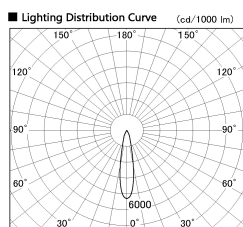

Item no. SD380-2520W9040

Series Name: High power compact tracklight (SD380)

Installation	Track Mount
Type	High power compact tracklight (SD380)
Fixture wattage	23W
Beam angle	21 deg
Color Temp.	4000K
CRI	Ra>90
Luminous	2929 lm
Body	Die-castaluminumalloy
Body finish	White
Trim finish	White
Reflector finish	N/A
IP Rate	IP20
Light source	COB module
Input Voltage	AC220~240V
Dimming Type	Non-Dimmable
Certificate	CE,CCC
Cut Hole	N/A