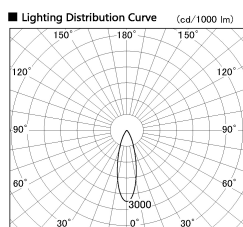

Item no. SD380-2530W9040

Series Name: High power compact tracklight (SD380)

Installation	Track Mount
Type	High power compact tracklight (SD380)
Fixture wattage	23W
Beam angle	29 deg
Color Temp.	4000K
CRI	Ra>90
Luminous	2980 lm
Body	Die-castaluminumalloy
Body finish	White
Trim finish	White
Reflector finish	N/A
IP Rate	IP20
Light source	COB module
Input Voltage	AC220~240V
Dimming Type	Non-Dimmable
Certificate	CE,CCC
Cut Hole	N/A