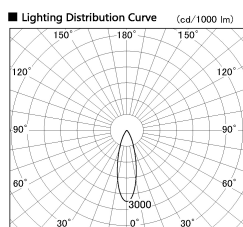

Item no. SD380-2530W9040

Series Name: High power compact tracklight (SD380)

| | |
|------------------|---------------------------------------|
| Installation | Track Mount |
| Type | High power compact tracklight (SD380) |
| Fixture wattage | 23W |
| Beam angle | 29 deg |
| Color Temp. | 4000K |
| CRI | Ra>90 |
| Luminous | 2980 lm |
| Body | Die-castaluminumalloy |
| Body finish | White |
| Trim finish | White |
| Reflector finish | N/A |
| IP Rate | IP20 |
| Light source | COB module |
| Input Voltage | AC220~240V |
| Dimming Type | Non-Dimmable |
| Certificate | CE,CCC |
| Cut Hole | N/A |