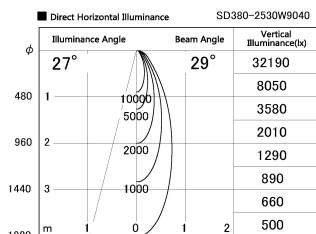

Item no. SD380-2530W9040

Series Name: High power compact tracklight (SD380)

Installation	Track Mount
Type	High power compact tracklight (SD380)
Fixture wattage	23W
Beam angle	29 deg
Color Temp.	4000K
CRI	Ra>90
Luminous	2980 lm
Body	Die-castaluminumalloy
Body finish	White
Trim finish	White
Reflector finish	N/A
IP Rate	IP20
Light source	COB module
Input Voltage	AC220~240V
Dimming Type	Non-Dimmable
Certificate	CE,CCC
Cut Hole	N/A