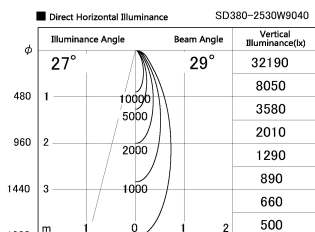

Item no. SD380-2530W9040

Series Name: High power compact tracklight (SD380)

| | |
|------------------|---------------------------------------|
| Installation | Track Mount |
| Type | High power compact tracklight (SD380) |
| Fixture wattage | 23W |
| Beam angle | 29 deg |
| Color Temp. | 4000K |
| CRI | Ra>90 |
| Luminous | 2980 lm |
| Body | Die-castaluminumalloy |
| Body finish | White |
| Trim finish | White |
| Reflector finish | N/A |
| IP Rate | IP20 |
| Light source | COB module |
| Input Voltage | AC220~240V |
| Dimming Type | Non-Dimmable |
| Certificate | CE,CCC |
| Cut Hole | N/A |