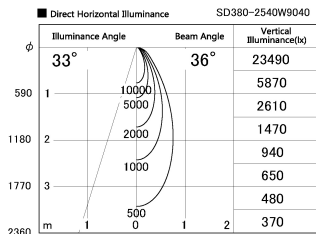

Item no. SD380-2540W9040

Series Name: High power compact tracklight (SD380)

Installation	Track Mount
Type	High power compact tracklight (SD380)
Fixture wattage	23W
Beam angle	36 deg
Color Temp.	4000K
CRI	Ra>90
Luminous	2971 lm
Body	Die-castaluminumalloy
Body finish	White
Trim finish	White
Reflector finish	N/A
IP Rate	IP20
Light source	COB module
Input Voltage	AC220~240V
Dimming Type	Non-Dimmable
Certificate	CE,CCC
Cut Hole	N/A