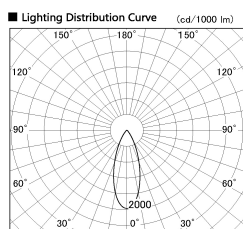

Item no. SD380-2540W9040

Series Name: High power compact tracklight (SD380)

Installation	Track Mount
Type	High power compact tracklight (SD380)
Fixture wattage	23W
Beam angle	36 deg
Color Temp.	4000K
CRI	Ra>90
Luminous	2971 lm
Body	Die-castaluminumalloy
Body finish	White
Trim finish	White
Reflector finish	N/A
IP Rate	IP20
Light source	COB module
Input Voltage	AC220~240V
Dimming Type	Non-Dimmable
Certificate	CE,CCC
Cut Hole	N/A