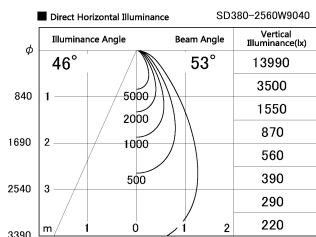

Item no. SD380-2560W9040

Series Name: High power compact tracklight (SD380)

Installation	Track Mount
Type	High power compact tracklight (SD380)
Fixture wattage	23W
Beam angle	53 deg
Color Temp.	4000K
CRI	Ra>90
Luminous	3073 lm
Body	Die-castaluminumalloy
Body finish	White
Trim finish	White
Reflector finish	N/A
IP Rate	IP20
Light source	COB module
Input Voltage	AC220~240V
Dimming Type	Non-Dimmable
Certificate	CE,CCC
Cut Hole	N/A