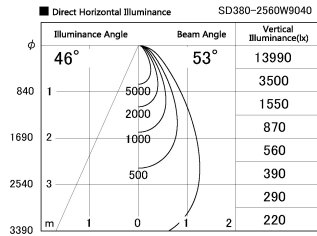

Item no. SD380-2560W9040

Series Name: High power compact tracklight (SD380)

Installation	Track Mount
Type	High power compact tracklight (SD380)
Fixture wattage	23W
Beam angle	53 deg
Color Temp.	4000K
CRI	Ra>90
Luminous	3073 lm
Body	Die-cast aluminum alloy
Body finish	White
Trim finish	White
Reflector finish	N/A
IP Rate	IP20
Light source	COB module
Input Voltage	AC220~240V
Dimming Type	Non-Dimmable
Certificate	CE,CCC
Cut Hole	N/A