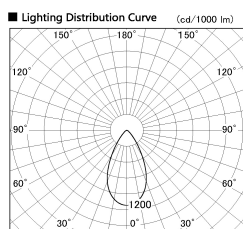

Item no. SD380-2560W9040

Series Name: High power compact tracklight (SD380)

Installation	Track Mount
Type	High power compact tracklight (SD380)
Fixture wattage	23W
Beam angle	53 deg
Color Temp.	4000K
CRI	Ra>90
Luminous	3073 lm
Body	Die-castaluminumalloy
Body finish	White
Trim finish	White
Reflector finish	N/A
IP Rate	IP20
Light source	COB module
Input Voltage	AC220~240V
Dimming Type	Non-Dimmable
Certificate	CE,CCC
Cut Hole	N/A