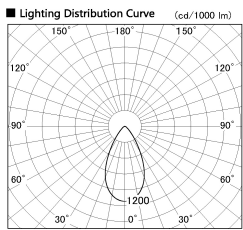

Item no. SD380-2560W9040

Series Name: High power compact tracklight (SD380)

Installation	Track Mount
Type	High power compact tracklight (SD380)
Fixture wattage	23W
Beam angle	53 deg
Color Temp.	4000K
CRI	Ra>90
Luminous	3073 lm
Body	Die-cast aluminum alloy
Body finish	White
Trim finish	White
Reflector finish	N/A
IP Rate	IP20
Light source	COB module
Input Voltage	AC220~240V
Dimming Type	Non-Dimmable
Certificate	CE,CCC
Cut Hole	N/A