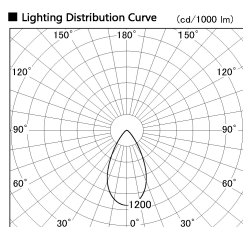

Item no. SD380-2560W9040

Series Name: High power compact tracklight (SD380)

Installation	Track Mount
Type	
Fixture wattage	23W
Beam angle	53 deg
Color Temp.	4000K
CRI	Ra>90
Luminous	3073 lm
Body	Die-castaluminumalloy
Body finish	White
Trim finish	White
Reflector finish	N/A
IP Rate	IP20
Light source	COB module
Input Voltage	AC220~240V
Dimming Type	Non-Dimmable
Certificate	CE,CCC
Cut Hole	N/A