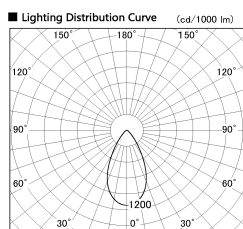

Item no. SD380-2560W9040

Series Name: High power compact tracklight (SD380)

Installation	Track Mount
Type	
Fixture wattage	23W
Beam angle	53 deg
Color Temp.	4000K
CRI	Ra>90
Luminous	3073 lm
Body	Die-castaluminumalloy
Body finish	White
Trim finish	White
Reflector finish	N/A
IP Rate	IP20
Light source	COB module
Input Voltage	AC220~240V
Dimming Type	Non-Dimmable
Certificate	CE,CCC
Cut Hole	N/A