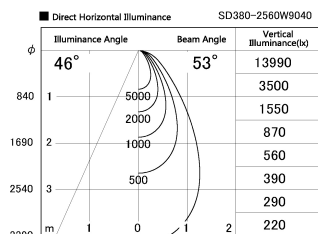

Item no. SD380-2560W9040

Series Name: High power compact tracklight (SD380)

Installation	Track Mount
Type	
Fixture wattage	23W
Beam angle	53 deg
Color Temp.	4000K
CRI	Ra>90
Luminous	3073 lm
Body	Die-castaluminumalloy
Body finish	White
Trim finish	White
Reflector finish	N/A
IP Rate	IP20
Light source	COB module
Input Voltage	AC220~240V
Dimming Type	Non-Dimmable
Certificate	CE,CCC
Cut Hole	N/A