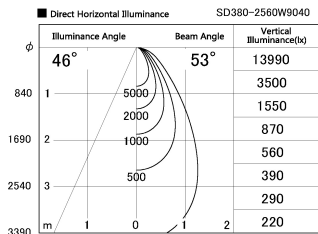

Item no. SD380-2560W9040

Series Name: High power compact tracklight (SD380)

Installation	Track Mount
Type	
Fixture wattage	23W
Beam angle	53 deg
Color Temp.	4000K
CRI	Ra>90
Luminous	3073 lm
Body	Die-castaluminumalloy
Body finish	White
Trim finish	White
Reflector finish	N/A
IP Rate	IP20
Light source	COB module
Input Voltage	AC220~240V
Dimming Type	Non-Dimmable
Certificate	CE,CCC
Cut Hole	N/A