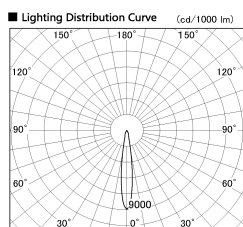

Item no. SD380-2020W9040

Series Name: High power compact tracklight (SD380)

■ Direct Horizontal Illuminance SD380-2020W9040

φ	Illuminance Angle	Beam Angle	Vertical Illuminance (lx)
240	14°	15°	82730
480			20680
730			9190
980			5170
			3310
			2300
			1690
			1290

Installation	Track Mount
Type	High power compact tracklight (SD380)
Fixture wattage	20W
Beam angle	15 deg
Color Temp.	4000K
CRI	Ra>90
Luminous	2301 lm
Body	Die-cast aluminum alloy
Body finish	White
Trim finish	White
Reflector finish	N/A
IP Rate	IP20
Light source	COB module
Input Voltage	AC220~240V
Dimming Type	Non-Dimmable
Certificate	CE,CCC
Cut Hole	N/A