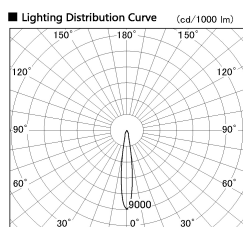

Item no. SD380-2020W9040

Series Name: High power compact tracklight (SD380)

Installation	Track Mount
Type	High power compact tracklight (SD380)
Fixture wattage	20W
Beam angle	15 deg
Color Temp.	4000K
CRI	Ra>90
Luminous	2301 lm
Body	Die-cast aluminum alloy
Body finish	White
Trim finish	White
Reflector finish	N/A
IP Rate	IP20
Light source	COB module
Input Voltage	AC220~240V
Dimming Type	Non-Dimmable
Certificate	CE,CCC
Cut Hole	N/A