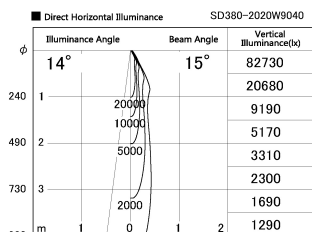

Item no. SD380-2020W9040

Series Name: High power compact tracklight (SD380)

Installation	Track Mount
Type	High power compact tracklight (SD380)
Fixture wattage	20W
Beam angle	15 deg
Color Temp.	4000K
CRI	Ra>90
Luminous	2301 lm
Body	Die-cast aluminum alloy
Body finish	White
Trim finish	White
Reflector finish	N/A
IP Rate	IP20
Light source	COB module
Input Voltage	AC220~240V
Dimming Type	Non-Dimmable
Certificate	CE,CCC
Cut Hole	N/A