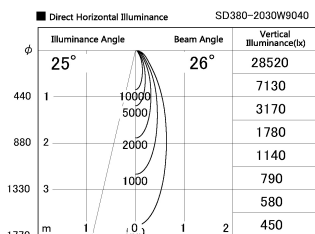

Item no. SD380-2030W9040

Series Name: High power compact tracklight (SD380)

Installation	Track Mount
Type	High power compact tracklight (SD380)
Fixture wattage	20W
Beam angle	26 deg
Color Temp.	4000K
CRI	Ra>90
Luminous	2354 lm
Body	Die-cast aluminum alloy
Body finish	White
Trim finish	White
Reflector finish	N/A
IP Rate	IP20
Light source	COB module
Input Voltage	AC220~240V
Dimming Type	Non-Dimmable
Certificate	CE,CCC
Cut Hole	N/A