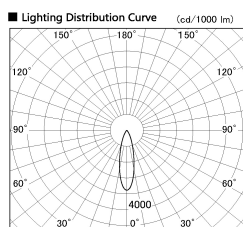

Item no. SD380-2030W9040

Series Name: High power compact tracklight (SD380)

Installation	Track Mount
Type	High power compact tracklight (SD380)
Fixture wattage	20W
Beam angle	26 deg
Color Temp.	4000K
CRI	Ra>90
Luminous	2354 lm
Body	Die-cast aluminum alloy
Body finish	White
Trim finish	White
Reflector finish	N/A
IP Rate	IP20
Light source	COB module
Input Voltage	AC220~240V
Dimming Type	Non-Dimmable
Certificate	CE,CCC
Cut Hole	N/A