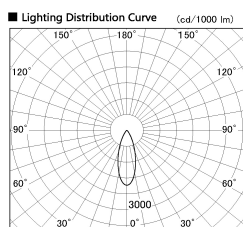

Item no. SD380-2040W9040

Series Name: High power compact tracklight (SD380)

| | |
|------------------|---------------------------------------|
| Installation | Track Mount |
| Type | High power compact tracklight (SD380) |
| Fixture wattage | 20W |
| Beam angle | 35 deg |
| Color Temp. | 4000K |
| CRI | Ra>90 |
| Luminous | 2327 lm |
| Body | Die-castaluminumalloy |
| Body finish | White |
| Trim finish | White |
| Reflector finish | N/A |
| IP Rate | IP20 |
| Light source | COB module |
| Input Voltage | AC220~240V |
| Dimming Type | Non-Dimmable |
| Certificate | CE,CCC |
| Cut Hole | N/A |