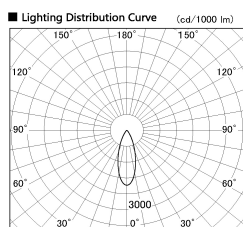

Item no. SD380-2040W9040

Series Name: High power compact tracklight (SD380)

Installation	Track Mount
Type	High power compact tracklight (SD380)
Fixture wattage	20W
Beam angle	35 deg
Color Temp.	4000K
CRI	Ra>90
Luminous	2327 lm
Body	Die-castaluminumalloy
Body finish	White
Trim finish	White
Reflector finish	N/A
IP Rate	IP20
Light source	COB module
Input Voltage	AC220~240V
Dimming Type	Non-Dimmable
Certificate	CE,CCC
Cut Hole	N/A