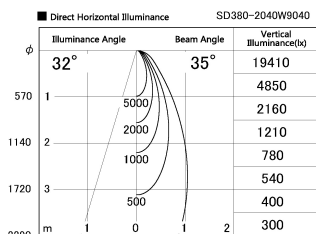

Item no. SD380-2040W9040

Series Name: High power compact tracklight (SD380)

| | |
|------------------|---------------------------------------|
| Installation | Track Mount |
| Type | High power compact tracklight (SD380) |
| Fixture wattage | 20W |
| Beam angle | 35 deg |
| Color Temp. | 4000K |
| CRI | Ra>90 |
| Luminous | 2327 lm |
| Body | Die-castaluminumalloy |
| Body finish | White |
| Trim finish | White |
| Reflector finish | N/A |
| IP Rate | IP20 |
| Light source | COB module |
| Input Voltage | AC220~240V |
| Dimming Type | Non-Dimmable |
| Certificate | CE,CCC |
| Cut Hole | N/A |