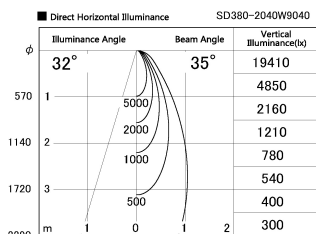

Item no. SD380-2040W9040

Series Name: High power compact tracklight (SD380)

Installation	Track Mount
Type	High power compact tracklight (SD380)
Fixture wattage	20W
Beam angle	35 deg
Color Temp.	4000K
CRI	Ra>90
Luminous	2327 lm
Body	Die-castaluminumalloy
Body finish	White
Trim finish	White
Reflector finish	N/A
IP Rate	IP20
Light source	COB module
Input Voltage	AC220~240V
Dimming Type	Non-Dimmable
Certificate	CE,CCC
Cut Hole	N/A