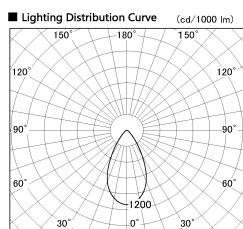

Item no. SD380-2060W9040

Series Name: High power compact tracklight (SD380)

Installation	Track Mount
Type	High power compact tracklight (SD380)
Fixture wattage	20W
Beam angle	54 deg
Color Temp.	4000K
CRI	Ra>90
Luminous	2348 lm
Body	Die-castaluminumalloy
Body finish	White
Trim finish	White
Reflector finish	N/A
IP Rate	IP20
Light source	COB module
Input Voltage	AC220~240V
Dimming Type	Non-Dimmable
Certificate	CE,CCC
Cut Hole	N/A