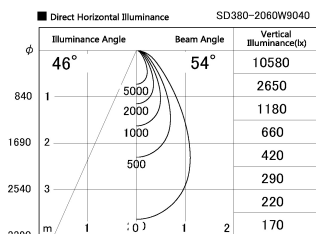

Item no. SD380-2060W9040

Series Name: High power compact tracklight (SD380)

Installation	Track Mount
Type	High power compact tracklight (SD380)
Fixture wattage	20W
Beam angle	54 deg
Color Temp.	4000K
CRI	Ra>90
Luminous	2348 lm
Body	Die-castaluminumalloy
Body finish	White
Trim finish	White
Reflector finish	N/A
IP Rate	IP20
Light source	COB module
Input Voltage	AC220~240V
Dimming Type	Non-Dimmable
Certificate	CE,CCC
Cut Hole	N/A