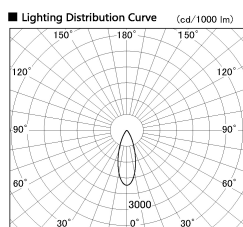

Item no. SD380-5030B9027

Series Name: High power compact tracklight (SD380)

Installation	Track Mount
Type	High power compact tracklight (SD380)
Fixture wattage	46.3W
Beam angle	35 deg
Color Temp.	2700K
CRI	Ra>90
Luminous	5167 lm
Body	Die-castaluminumalloy
Body finish	White
Trim finish	White
Reflector finish	N/A
IP Rate	IP20
Light source	COB module
Input Voltage	AC220~240V
Dimming Type	Non-Dimmable
Certificate	CE,CCC
Cut Hole	N/A