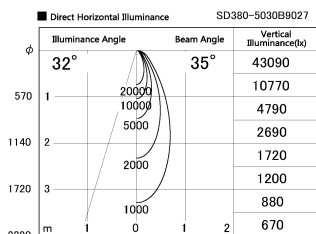

Item no. SD380-5030B9027

Series Name: High power compact tracklight (SD380)

Installation	Track Mount
Type	
Fixture wattage	46.3W
Beam angle	35 deg
Color Temp.	2700K
CRI	Ra>90
Luminous	5167 lm
Body	Die-castaluminumalloy
Body finish	White
Trim finish	White
Reflector finish	N/A
IP Rate	IP20
Light source	COB module
Input Voltage	AC220~240V
Dimming Type	Non-Dimmable
Certificate	CE,CCC
Cut Hole	N/A