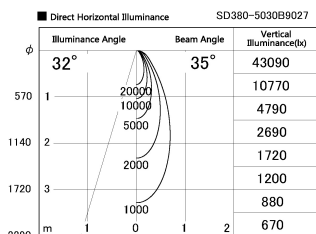

Item no. SD380-5030B9027

Series Name: High power compact tracklight (SD380)

Installation	Track Mount
Type	High power compact tracklight (SD380)
Fixture wattage	46.3W
Beam angle	35 deg
Color Temp.	2700K
CRI	Ra>90
Luminous	5167 lm
Body	Die-castaluminumalloy
Body finish	White
Trim finish	White
Reflector finish	N/A
IP Rate	IP20
Light source	COB module
Input Voltage	AC220~240V
Dimming Type	Non-Dimmable
Certificate	CE,CCC
Cut Hole	N/A