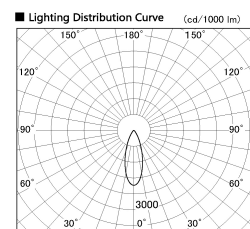

Item no. SD380-5030B9027

Series Name: High power compact tracklight (SD380)

Installation	Track Mount
Type	
Fixture wattage	46.3W
Beam angle	35 deg
Color Temp.	2700K
CRI	Ra>90
Luminous	5167 lm
Body	Die-castaluminumalloy
Body finish	White
Trim finish	White
Reflector finish	N/A
IP Rate	IP20
Light source	COB module
Input Voltage	AC220~240V
Dimming Type	Non-Dimmable
Certificate	CE,CCC
Cut Hole	N/A