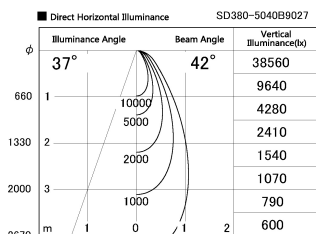

Item no. SD380-5040B9027

Series Name: High power compact tracklight (SD380)

Installation	Track Mount
Type	
Fixture wattage	46.3W
Beam angle	42 deg
Color Temp.	2700K
CRI	Ra>90
Luminous	5815 lm
Body	Die-cast aluminum alloy
Body finish	White
Trim finish	White
Reflector finish	N/A
IP Rate	IP20
Light source	COB module
Input Voltage	AC220~240V
Dimming Type	Non-Dimmable
Certificate	CE,CCC
Cut Hole	N/A