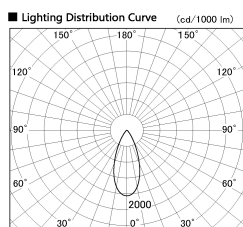

Item no. SD380-5040B9027

Series Name: High power compact tracklight (SD380)

Installation	Track Mount
Type	
Fixture wattage	46.3W
Beam angle	42 deg
Color Temp.	2700K
CRI	Ra>90
Luminous	5815 lm
Body	Die-cast aluminum alloy
Body finish	White
Trim finish	White
Reflector finish	N/A
IP Rate	IP20
Light source	COB module
Input Voltage	AC220~240V
Dimming Type	Non-Dimmable
Certificate	CE,CCC
Cut Hole	N/A