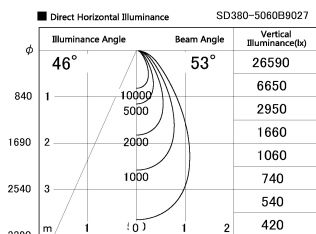

Item no. SD380-5060B9027

Series Name: High power compact tracklight (SD380)

Installation	Track Mount
Type	High power compact tracklight (SD380)
Fixture wattage	46.3W
Beam angle	53 deg
Color Temp.	2700K
CRI	Ra>90
Luminous	5983 lm
Body	Die-castaluminumalloy
Body finish	White
Trim finish	White
Reflector finish	N/A
IP Rate	IP20
Light source	COB module
Input Voltage	AC220~240V
Dimming Type	Non-Dimmable
Certificate	CE,CCC
Cut Hole	N/A