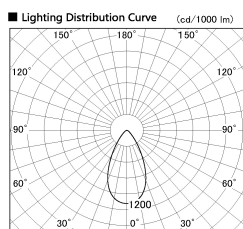

Item no. SD380-5060B9027

Series Name: High power compact tracklight (SD380)

Installation	Track Mount
Type	
Fixture wattage	46.3W
Beam angle	53 deg
Color Temp.	2700K
CRI	Ra>90
Luminous	5983 lm
Body	Die-castaluminumalloy
Body finish	White
Trim finish	White
Reflector finish	N/A
IP Rate	IP20
Light source	COB module
Input Voltage	AC220~240V
Dimming Type	Non-Dimmable
Certificate	CE,CCC
Cut Hole	N/A