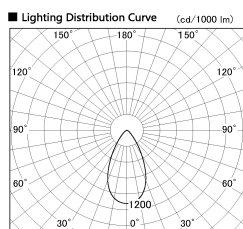

Item no. SD380-5060B9027

Series Name: High power compact tracklight (SD380)

Installation	Track Mount
Type	High power compact tracklight (SD380)
Fixture wattage	46.3W
Beam angle	53 deg
Color Temp.	2700K
CRI	Ra>90
Luminous	5983 lm
Body	Die-castaluminumalloy
Body finish	White
Trim finish	White
Reflector finish	N/A
IP Rate	IP20
Light source	COB module
Input Voltage	AC220~240V
Dimming Type	Non-Dimmable
Certificate	CE,CCC
Cut Hole	N/A