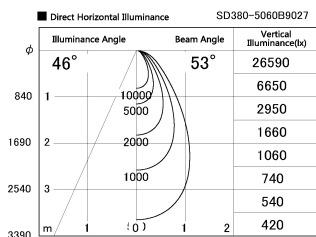

Item no. SD380-5060B9027

Series Name: High power compact tracklight (SD380)

Installation	Track Mount
Type	
Fixture wattage	46.3W
Beam angle	53 deg
Color Temp.	2700K
CRI	Ra>90
Luminous	5983 lm
Body	Die-castaluminumalloy
Body finish	White
Trim finish	White
Reflector finish	N/A
IP Rate	IP20
Light source	COB module
Input Voltage	AC220~240V
Dimming Type	Non-Dimmable
Certificate	CE,CCC
Cut Hole	N/A