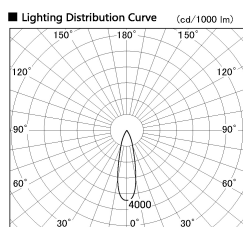

Item no. SD380-4520B9027

Series Name: High power compact tracklight (SD380)

Installation	Track Mount
Type	High power compact tracklight (SD380)
Fixture wattage	41W
Beam angle	26 deg
Color Temp.	2700K
CRI	Ra>90
Luminous	4266 lm
Body	Die-castaluminumalloy
Body finish	White
Trim finish	White
Reflector finish	N/A
IP Rate	IP20
Light source	COB module
Input Voltage	AC220~240V
Dimming Type	Non-Dimmable
Certificate	CE,CCC
Cut Hole	N/A