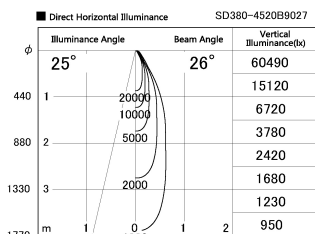

Item no. SD380-4520B9027

Series Name: High power compact tracklight (SD380)

Installation	Track Mount
Type	High power compact tracklight (SD380)
Fixture wattage	41W
Beam angle	26 deg
Color Temp.	2700K
CRI	Ra>90
Luminous	4266 lm
Body	Die-castaluminumalloy
Body finish	White
Trim finish	White
Reflector finish	N/A
IP Rate	IP20
Light source	COB module
Input Voltage	AC220~240V
Dimming Type	Non-Dimmable
Certificate	CE,CCC
Cut Hole	N/A