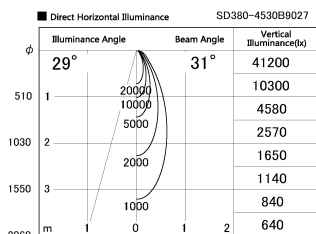

Item no. SD380-4530B9027

Series Name: High power compact tracklight (SD380)

Installation	Track Mount
Type	High power compact tracklight (SD380)
Fixture wattage	41W
Beam angle	31 deg
Color Temp.	2700K
CRI	Ra>90
Luminous	4247 lm
Body	Die-castaluminumalloy
Body finish	White
Trim finish	White
Reflector finish	N/A
IP Rate	IP20
Light source	COB module
Input Voltage	AC220~240V
Dimming Type	Non-Dimmable
Certificate	CE,CCC
Cut Hole	N/A