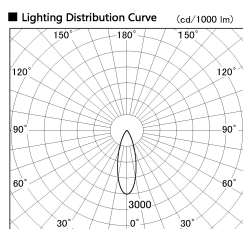

Item no. SD380-4530B9027

Series Name: High power compact tracklight (SD380)

Installation	Track Mount
Type	High power compact tracklight (SD380)
Fixture wattage	41W
Beam angle	31 deg
Color Temp.	2700K
CRI	Ra>90
Luminous	4247 lm
Body	Die-castaluminumalloy
Body finish	White
Trim finish	White
Reflector finish	N/A
IP Rate	IP20
Light source	COB module
Input Voltage	AC220~240V
Dimming Type	Non-Dimmable
Certificate	CE,CCC
Cut Hole	N/A