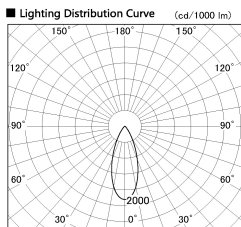

Item no. SD380-4540B9027

Series Name: High power compact tracklight (SD380)

Installation	Track Mount
Type	High power compact tracklight (SD380)
Fixture wattage	41W
Beam angle	39 deg
Color Temp.	2700K
CRI	Ra>90
Luminous	4239 lm
Body	Die-castaluminumalloy
Body finish	White
Trim finish	White
Reflector finish	N/A
IP Rate	IP20
Light source	COB module
Input Voltage	AC220~240V
Dimming Type	Non-Dimmable
Certificate	CE,CCC
Cut Hole	N/A