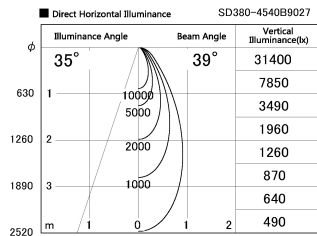

Item no. SD380-4540B9027

Series Name: High power compact tracklight (SD380)

Installation	Track Mount
Type	High power compact tracklight (SD380)
Fixture wattage	41W
Beam angle	39 deg
Color Temp.	2700K
CRI	Ra>90
Luminous	4239 lm
Body	Die-castaluminumalloy
Body finish	White
Trim finish	White
Reflector finish	N/A
IP Rate	IP20
Light source	COB module
Input Voltage	AC220~240V
Dimming Type	Non-Dimmable
Certificate	CE,CCC
Cut Hole	N/A