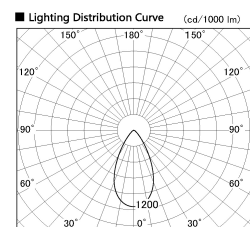

Item no. SD380-4560B9027

Series Name: High power compact tracklight (SD380)

Installation	Track Mount
Type	
Fixture wattage	41W
Beam angle	53 deg
Color Temp.	2700K
CRI	Ra>90
Luminous	4683 lm
Body	Die-castaluminumalloy
Body finish	White
Trim finish	White
Reflector finish	N/A
IP Rate	IP20
Light source	COB module
Input Voltage	AC220~240V
Dimming Type	Non-Dimmable
Certificate	CE,CCC
Cut Hole	N/A