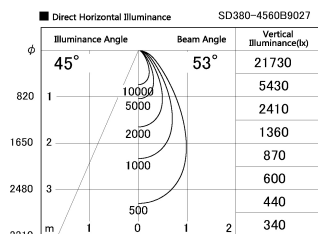

Item no. SD380-4560B9027

Series Name: High power compact tracklight (SD380)

Installation	Track Mount
Type	
Fixture wattage	41W
Beam angle	53 deg
Color Temp.	2700K
CRI	Ra>90
Luminous	4683 lm
Body	Die-castaluminumalloy
Body finish	White
Trim finish	White
Reflector finish	N/A
IP Rate	IP20
Light source	COB module
Input Voltage	AC220~240V
Dimming Type	Non-Dimmable
Certificate	CE,CCC
Cut Hole	N/A