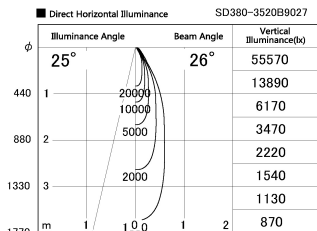

Item no. SD380-3520B9027

Series Name: High power compact tracklight (SD380)

Installation	Track Mount
Type	High power compact tracklight (SD380)
Fixture wattage	36W
Beam angle	26 deg
Color Temp.	2700K
CRI	Ra>90
Luminous	3919 lm
Body	Die-cast aluminum alloy
Body finish	White
Trim finish	White
Reflector finish	N/A
IP Rate	IP20
Light source	COB module
Input Voltage	AC220~240V
Dimming Type	Non-Dimmable
Certificate	CE,CCC
Cut Hole	N/A