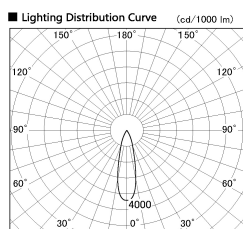

Item no. SD380-3520B9027

Series Name: High power compact tracklight (SD380)

Installation	Track Mount
Type	
Fixture wattage	36W
Beam angle	26 deg
Color Temp.	2700K
CRI	Ra>90
Luminous	3919 lm
Body	Die-cast aluminum alloy
Body finish	White
Trim finish	White
Reflector finish	N/A
IP Rate	IP20
Light source	COB module
Input Voltage	AC220~240V
Dimming Type	Non-Dimmable
Certificate	CE,CCC
Cut Hole	N/A