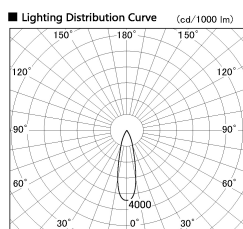

Item no. SD380-3520B9027

Series Name: High power compact tracklight (SD380)

Installation	Track Mount
Type	High power compact tracklight (SD380)
Fixture wattage	36W
Beam angle	26 deg
Color Temp.	2700K
CRI	Ra>90
Luminous	3919 lm
Body	Die-cast aluminum alloy
Body finish	White
Trim finish	White
Reflector finish	N/A
IP Rate	IP20
Light source	COB module
Input Voltage	AC220~240V
Dimming Type	Non-Dimmable
Certificate	CE,CCC
Cut Hole	N/A