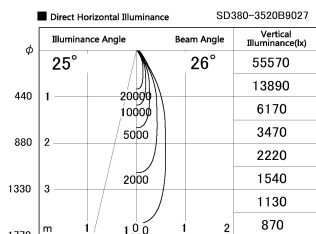

Item no. SD380-3520B9027

Series Name: High power compact tracklight (SD380)

Installation	Track Mount
Type	
Fixture wattage	36W
Beam angle	26 deg
Color Temp.	2700K
CRI	Ra>90
Luminous	3919 lm
Body	Die-cast aluminum alloy
Body finish	White
Trim finish	White
Reflector finish	N/A
IP Rate	IP20
Light source	COB module
Input Voltage	AC220~240V
Dimming Type	Non-Dimmable
Certificate	CE,CCC
Cut Hole	N/A