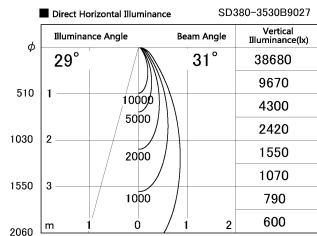

Item no. SD380-3530B9027

Series Name: High power compact tracklight (SD380)

Installation	Track Mount
Type	High power compact tracklight (SD380)
Fixture wattage	36W
Beam angle	31 deg
Color Temp.	2700K
CRI	Ra>90
Luminous	3988 lm
Body	Die-cast aluminum alloy
Body finish	White
Trim finish	White
Reflector finish	N/A
IP Rate	IP20
Light source	COB module
Input Voltage	AC220~240V
Dimming Type	Non-Dimmable
Certificate	CE,CCC
Cut Hole	N/A