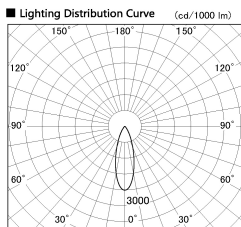

Item no. SD380-3530B9027

Series Name: High power compact tracklight (SD380)

Installation	Track Mount
Type	High power compact tracklight (SD380)
Fixture wattage	36W
Beam angle	31 deg
Color Temp.	2700K
CRI	Ra>90
Luminous	3988 lm
Body	Die-cast aluminum alloy
Body finish	White
Trim finish	White
Reflector finish	N/A
IP Rate	IP20
Light source	COB module
Input Voltage	AC220~240V
Dimming Type	Non-Dimmable
Certificate	CE,CCC
Cut Hole	N/A