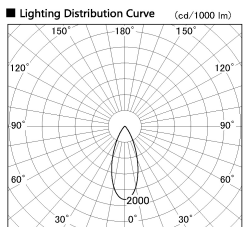

Item no. SD380-3540B9027

Series Name: High power compact tracklight (SD380)

Installation	Track Mount
Type	
Fixture wattage	36W
Beam angle	39 deg
Color Temp.	2700K
CRI	Ra>90
Luminous	3975 lm
Body	Die-castaluminumalloy
Body finish	White
Trim finish	White
Reflector finish	N/A
IP Rate	IP20
Light source	COB module
Input Voltage	AC220~240V
Dimming Type	Non-Dimmable
Certificate	CE,CCC
Cut Hole	N/A