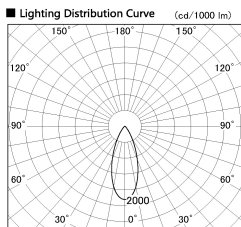

Item no. SD380-3540B9027

Series Name: High power compact tracklight (SD380)

Installation	Track Mount
Type	High power compact tracklight (SD380)
Fixture wattage	36W
Beam angle	39 deg
Color Temp.	2700K
CRI	Ra>90
Luminous	3975 lm
Body	Die-cast aluminum alloy
Body finish	White
Trim finish	White
Reflector finish	N/A
IP Rate	IP20
Light source	COB module
Input Voltage	AC220~240V
Dimming Type	Non-Dimmable
Certificate	CE,CCC
Cut Hole	N/A