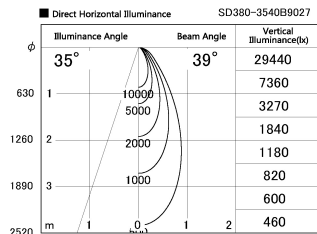

Item no. SD380-3540B9027

Series Name: High power compact tracklight (SD380)

Installation	Track Mount
Type	High power compact tracklight (SD380)
Fixture wattage	36W
Beam angle	39 deg
Color Temp.	2700K
CRI	Ra>90
Luminous	3975 lm
Body	Die-cast aluminum alloy
Body finish	White
Trim finish	White
Reflector finish	N/A
IP Rate	IP20
Light source	COB module
Input Voltage	AC220~240V
Dimming Type	Non-Dimmable
Certificate	CE,CCC
Cut Hole	N/A