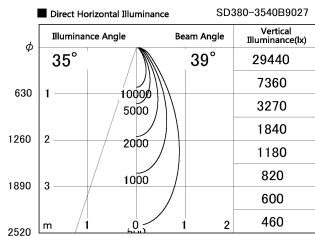

Item no. SD380-3540B9027

Series Name: High power compact tracklight (SD380)

Installation	Track Mount
Type	
Fixture wattage	36W
Beam angle	39 deg
Color Temp.	2700K
CRI	Ra>90
Luminous	3975 lm
Body	Die-castaluminumalloy
Body finish	White
Trim finish	White
Reflector finish	N/A
IP Rate	IP20
Light source	COB module
Input Voltage	AC220~240V
Dimming Type	Non-Dimmable
Certificate	CE,CCC
Cut Hole	N/A