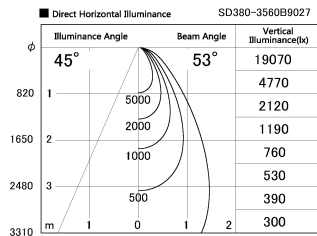

Item no. SD380-3560B9027

Series Name: High power compact tracklight (SD380)

| | |
|------------------|---------------------------------------|
| Installation | Track Mount |
| Type | High power compact tracklight (SD380) |
| Fixture wattage | 36W |
| Beam angle | 53 deg |
| Color Temp. | 2700K |
| CRI | Ra>90 |
| Luminous | 4110 lm |
| Body | Die-cast aluminum alloy |
| Body finish | White |
| Trim finish | White |
| Reflector finish | N/A |
| IP Rate | IP20 |
| Light source | COB module |
| Input Voltage | AC220~240V |
| Dimming Type | Non-Dimmable |
| Certificate | CE,CCC |
| Cut Hole | N/A |