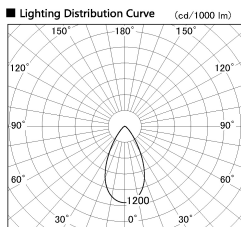

Item no. SD380-3560B9027

Series Name: High power compact tracklight (SD380)

| | |
|------------------|---------------------------------------|
| Installation | Track Mount |
| Type | High power compact tracklight (SD380) |
| Fixture wattage | 36W |
| Beam angle | 53 deg |
| Color Temp. | 2700K |
| CRI | Ra>90 |
| Luminous | 4110 lm |
| Body | Die-cast aluminum alloy |
| Body finish | White |
| Trim finish | White |
| Reflector finish | N/A |
| IP Rate | IP20 |
| Light source | COB module |
| Input Voltage | AC220~240V |
| Dimming Type | Non-Dimmable |
| Certificate | CE,CCC |
| Cut Hole | N/A |