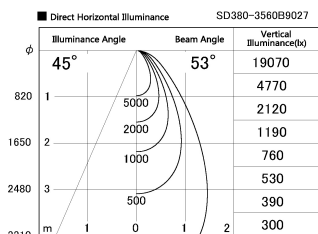

Item no. SD380-3560B9027

Series Name: High power compact tracklight (SD380)

Installation	Track Mount
Type	
Fixture wattage	36W
Beam angle	53 deg
Color Temp.	2700K
CRI	Ra>90
Luminous	4110 lm
Body	Die-castaluminumalloy
Body finish	White
Trim finish	White
Reflector finish	N/A
IP Rate	IP20
Light source	COB module
Input Voltage	AC220~240V
Dimming Type	Non-Dimmable
Certificate	CE,CCC
Cut Hole	N/A