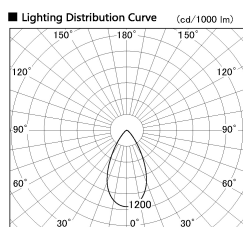

Item no. SD380-3560B9027

Series Name: High power compact tracklight (SD380)

Installation	Track Mount
Type	
Fixture wattage	36W
Beam angle	53 deg
Color Temp.	2700K
CRI	Ra>90
Luminous	4110 lm
Body	Die-castaluminumalloy
Body finish	White
Trim finish	White
Reflector finish	N/A
IP Rate	IP20
Light source	COB module
Input Voltage	AC220~240V
Dimming Type	Non-Dimmable
Certificate	CE,CCC
Cut Hole	N/A