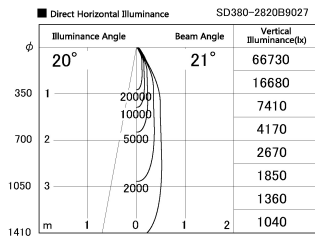

Item no. SD380-2820B9027

Series Name: High power compact tracklight (SD380)

Installation	Track Mount
Type	High power compact tracklight (SD380)
Fixture wattage	28W
Beam angle	21 deg
Color Temp.	2700K
CRI	Ra>90
Luminous	3212 lm
Body	Die-cast aluminum alloy
Body finish	White
Trim finish	White
Reflector finish	N/A
IP Rate	IP20
Light source	COB module
Input Voltage	AC220~240V
Dimming Type	Non-Dimmable
Certificate	CE,CCC
Cut Hole	N/A