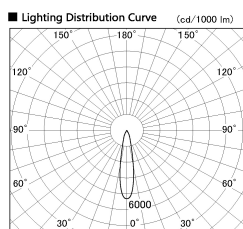

Item no. SD380-2820B9027

Series Name: High power compact tracklight (SD380)

Installation	Track Mount
Type	High power compact tracklight (SD380)
Fixture wattage	28W
Beam angle	21 deg
Color Temp.	2700K
CRI	Ra>90
Luminous	3212 lm
Body	Die-cast aluminum alloy
Body finish	White
Trim finish	White
Reflector finish	N/A
IP Rate	IP20
Light source	COB module
Input Voltage	AC220~240V
Dimming Type	Non-Dimmable
Certificate	CE,CCC
Cut Hole	N/A