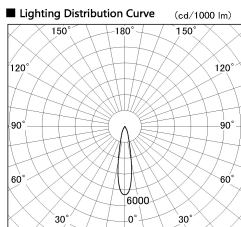

Item no. SD380-2820B9027

Series Name: High power compact tracklight (SD380)

Installation	Track Mount
Type	
Fixture wattage	28W
Beam angle	21 deg
Color Temp.	2700K
CRI	Ra>90
Luminous	3212 lm
Body	Die-castaluminumalloy
Body finish	White
Trim finish	White
Reflector finish	N/A
IP Rate	IP20
Light source	COB module
Input Voltage	AC220~240V
Dimming Type	Non-Dimmable
Certificate	CE,CCC
Cut Hole	N/A