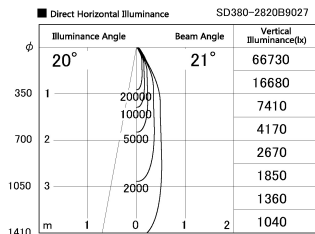

Item no. SD380-2820B9027

Series Name: High power compact tracklight (SD380)

Installation	Track Mount
Type	
Fixture wattage	28W
Beam angle	21 deg
Color Temp.	2700K
CRI	Ra>90
Luminous	3212 lm
Body	Die-castaluminumalloy
Body finish	White
Trim finish	White
Reflector finish	N/A
IP Rate	IP20
Light source	COB module
Input Voltage	AC220~240V
Dimming Type	Non-Dimmable
Certificate	CE,CCC
Cut Hole	N/A