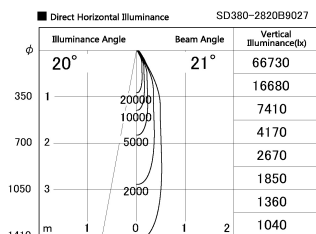

Item no. SD380-2820B9027

Series Name: High power compact tracklight (SD380)

Installation	Track Mount
Type	High power compact tracklight (SD380)
Fixture wattage	28W
Beam angle	21 deg
Color Temp.	2700K
CRI	Ra>90
Luminous	3212 lm
Body	Die-cast aluminum alloy
Body finish	White
Trim finish	White
Reflector finish	N/A
IP Rate	IP20
Light source	COB module
Input Voltage	AC220~240V
Dimming Type	Non-Dimmable
Certificate	CE,CCC
Cut Hole	N/A