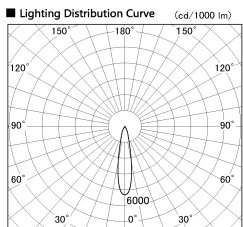

Item no. SD380-2820B9027

Series Name: High power compact tracklight (SD380)

Installation	Track Mount
Type	High power compact tracklight (SD380)
Fixture wattage	28W
Beam angle	21 deg
Color Temp.	2700K
CRI	Ra>90
Luminous	3212 lm
Body	Die-cast aluminum alloy
Body finish	White
Trim finish	White
Reflector finish	N/A
IP Rate	IP20
Light source	COB module
Input Voltage	AC220~240V
Dimming Type	Non-Dimmable
Certificate	CE,CCC
Cut Hole	N/A