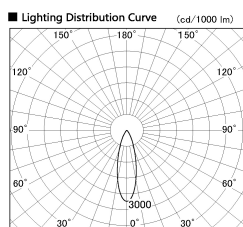

Item no. SD380-2830B9027

Series Name: High power compact tracklight (SD380)

Installation	Track Mount
Type	
Fixture wattage	28W
Beam angle	29 deg
Color Temp.	2700K
CRI	Ra>90
Luminous	3267 lm
Body	Die-cast aluminum alloy
Body finish	White
Trim finish	White
Reflector finish	N/A
IP Rate	IP20
Light source	COB module
Input Voltage	AC220~240V
Dimming Type	Non-Dimmable
Certificate	CE,CCC
Cut Hole	N/A