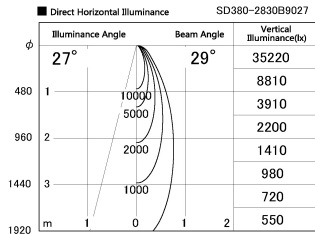

Item no. SD380-2830B9027

Series Name: High power compact tracklight (SD380)

Installation	Track Mount
Type	High power compact tracklight (SD380)
Fixture wattage	28W
Beam angle	29 deg
Color Temp.	2700K
CRI	Ra>90
Luminous	3267 lm
Body	Die-castaluminumalloy
Body finish	White
Trim finish	White
Reflector finish	N/A
IP Rate	IP20
Light source	COB module
Input Voltage	AC220~240V
Dimming Type	Non-Dimmable
Certificate	CE,CCC
Cut Hole	N/A