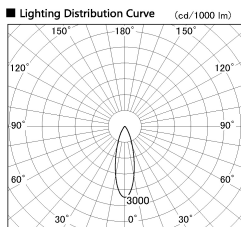

Item no. SD380-2830B9027

Series Name: High power compact tracklight (SD380)

Installation	Track Mount
Type	High power compact tracklight (SD380)
Fixture wattage	28W
Beam angle	29 deg
Color Temp.	2700K
CRI	Ra>90
Luminous	3267 lm
Body	Die-castaluminumalloy
Body finish	White
Trim finish	White
Reflector finish	N/A
IP Rate	IP20
Light source	COB module
Input Voltage	AC220~240V
Dimming Type	Non-Dimmable
Certificate	CE,CCC
Cut Hole	N/A