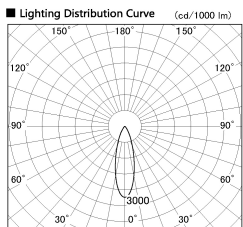

Item no. SD380-2830B9027

Series Name: High power compact tracklight (SD380)

Installation	Track Mount
Type	High power compact tracklight (SD380)
Fixture wattage	28W
Beam angle	29 deg
Color Temp.	2700K
CRI	Ra>90
Luminous	3267 lm
Body	Die-castaluminumalloy
Body finish	White
Trim finish	White
Reflector finish	N/A
IP Rate	IP20
Light source	COB module
Input Voltage	AC220~240V
Dimming Type	Non-Dimmable
Certificate	CE,CCC
Cut Hole	N/A