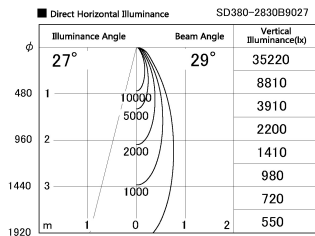

Item no. SD380-2830B9027

Series Name: High power compact tracklight (SD380)

Installation	Track Mount
Type	High power compact tracklight (SD380)
Fixture wattage	28W
Beam angle	29 deg
Color Temp.	2700K
CRI	Ra>90
Luminous	3267 lm
Body	Die-castaluminumalloy
Body finish	White
Trim finish	White
Reflector finish	N/A
IP Rate	IP20
Light source	COB module
Input Voltage	AC220~240V
Dimming Type	Non-Dimmable
Certificate	CE,CCC
Cut Hole	N/A