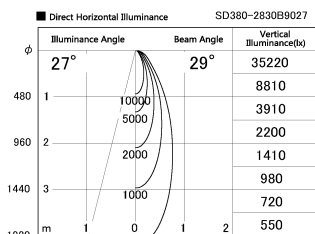

Item no. SD380-2830B9027

Series Name: High power compact tracklight (SD380)

Installation	Track Mount
Type	
Fixture wattage	28W
Beam angle	29 deg
Color Temp.	2700K
CRI	Ra>90
Luminous	3267 lm
Body	Die-cast aluminum alloy
Body finish	White
Trim finish	White
Reflector finish	N/A
IP Rate	IP20
Light source	COB module
Input Voltage	AC220~240V
Dimming Type	Non-Dimmable
Certificate	CE,CCC
Cut Hole	N/A