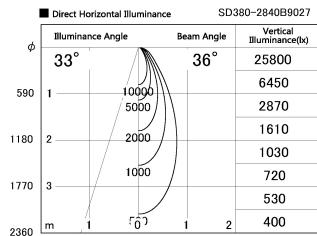

Item no. SD380-2840B9027

Series Name: High power compact tracklight (SD380)

Installation	Track Mount
Type	High power compact tracklight (SD380)
Fixture wattage	28W
Beam angle	36 deg
Color Temp.	2700K
CRI	Ra>90
Luminous	3258 lm
Body	Die-castaluminumalloy
Body finish	White
Trim finish	White
Reflector finish	N/A
IP Rate	IP20
Light source	COB module
Input Voltage	AC220~240V
Dimming Type	Non-Dimmable
Certificate	CE,CCC
Cut Hole	N/A