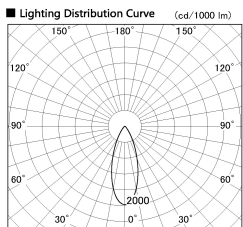

Item no. SD380-2840B9027

Series Name: High power compact tracklight (SD380)

Installation	Track Mount
Type	High power compact tracklight (SD380)
Fixture wattage	28W
Beam angle	36 deg
Color Temp.	2700K
CRI	Ra>90
Luminous	3258 lm
Body	Die-castaluminumalloy
Body finish	White
Trim finish	White
Reflector finish	N/A
IP Rate	IP20
Light source	COB module
Input Voltage	AC220~240V
Dimming Type	Non-Dimmable
Certificate	CE,CCC
Cut Hole	N/A