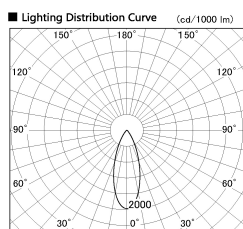

Item no. SD380-2840B9027

Series Name: High power compact tracklight (SD380)

Installation	Track Mount
Type	
Fixture wattage	28W
Beam angle	36 deg
Color Temp.	2700K
CRI	Ra>90
Luminous	3258 lm
Body	Die-cast aluminum alloy
Body finish	White
Trim finish	White
Reflector finish	N/A
IP Rate	IP20
Light source	COB module
Input Voltage	AC220~240V
Dimming Type	Non-Dimmable
Certificate	CE,CCC
Cut Hole	N/A