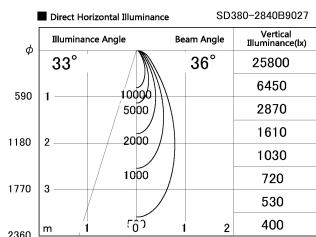

Item no. SD380-2840B9027

Series Name: High power compact tracklight (SD380)

Installation	Track Mount
Type	High power compact tracklight (SD380)
Fixture wattage	28W
Beam angle	36 deg
Color Temp.	2700K
CRI	Ra>90
Luminous	3258 lm
Body	Die-cast aluminum alloy
Body finish	White
Trim finish	White
Reflector finish	N/A
IP Rate	IP20
Light source	COB module
Input Voltage	AC220~240V
Dimming Type	Non-Dimmable
Certificate	CE,CCC
Cut Hole	N/A