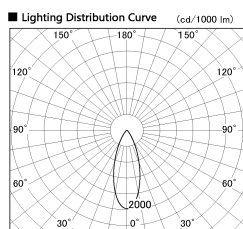

Item no. SD380-2840B9027

Series Name: High power compact tracklight (SD380)

Installation	Track Mount
Type	High power compact tracklight (SD380)
Fixture wattage	28W
Beam angle	36 deg
Color Temp.	2700K
CRI	Ra>90
Luminous	3258 lm
Body	Die-cast aluminum alloy
Body finish	White
Trim finish	White
Reflector finish	N/A
IP Rate	IP20
Light source	COB module
Input Voltage	AC220~240V
Dimming Type	Non-Dimmable
Certificate	CE,CCC
Cut Hole	N/A