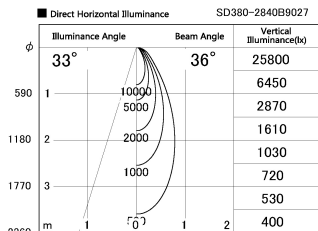

Item no. SD380-2840B9027

Series Name: High power compact tracklight (SD380)

Installation	Track Mount
Type	
Fixture wattage	28W
Beam angle	36 deg
Color Temp.	2700K
CRI	Ra>90
Luminous	3258 lm
Body	Die-cast aluminum alloy
Body finish	White
Trim finish	White
Reflector finish	N/A
IP Rate	IP20
Light source	COB module
Input Voltage	AC220~240V
Dimming Type	Non-Dimmable
Certificate	CE,CCC
Cut Hole	N/A