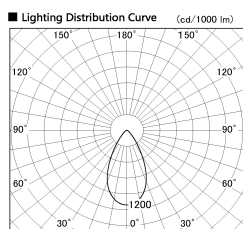

Item no. SD380-2860B9027

Series Name: High power compact tracklight (SD380)

Installation	Track Mount
Type	
Fixture wattage	28W
Beam angle	54 deg
Color Temp.	2700K
CRI	Ra>90
Luminous	3368 lm
Body	Die-castaluminumalloy
Body finish	White
Trim finish	White
Reflector finish	N/A
IP Rate	IP20
Light source	COB module
Input Voltage	AC220~240V
Dimming Type	Non-Dimmable
Certificate	CE,CCC
Cut Hole	N/A