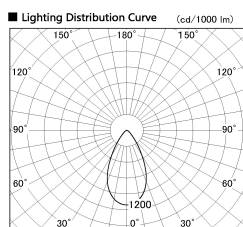

Item no. SD380-2860B9027

Series Name: High power compact tracklight (SD380)

Installation	Track Mount
Type	High power compact tracklight (SD380)
Fixture wattage	28W
Beam angle	54 deg
Color Temp.	2700K
CRI	Ra>90
Luminous	3368 lm
Body	Die-castaluminumalloy
Body finish	White
Trim finish	White
Reflector finish	N/A
IP Rate	IP20
Light source	COB module
Input Voltage	AC220~240V
Dimming Type	Non-Dimmable
Certificate	CE,CCC
Cut Hole	N/A