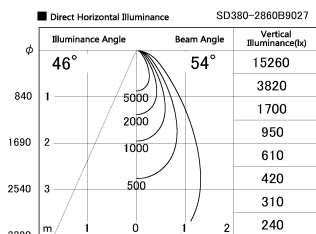

Item no. SD380-2860B9027

Series Name: High power compact tracklight (SD380)

Installation	Track Mount
Type	High power compact tracklight (SD380)
Fixture wattage	28W
Beam angle	54 deg
Color Temp.	2700K
CRI	Ra>90
Luminous	3368 lm
Body	Die-castaluminumalloy
Body finish	White
Trim finish	White
Reflector finish	N/A
IP Rate	IP20
Light source	COB module
Input Voltage	AC220~240V
Dimming Type	Non-Dimmable
Certificate	CE,CCC
Cut Hole	N/A