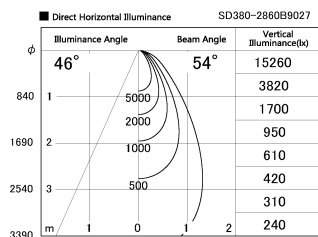

Item no. SD380-2860B9027

Series Name: High power compact tracklight (SD380)

Installation	Track Mount
Type	
Fixture wattage	28W
Beam angle	54 deg
Color Temp.	2700K
CRI	Ra>90
Luminous	3368 lm
Body	Die-castaluminumalloy
Body finish	White
Trim finish	White
Reflector finish	N/A
IP Rate	IP20
Light source	COB module
Input Voltage	AC220~240V
Dimming Type	Non-Dimmable
Certificate	CE,CCC
Cut Hole	N/A