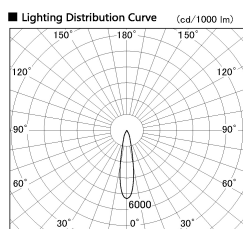

Item no. SD380-2520B9027

Series Name: High power compact tracklight (SD380)

Installation	Track Mount
Type	High power compact tracklight (SD380)
Fixture wattage	23W
Beam angle	21 deg
Color Temp.	2700K
CRI	Ra>90
Luminous	2859 lm
Body	Die-cast aluminum alloy
Body finish	White
Trim finish	White
Reflector finish	N/A
IP Rate	IP20
Light source	COB module
Input Voltage	AC220~240V
Dimming Type	Non-Dimmable
Certificate	CE,CCC
Cut Hole	N/A