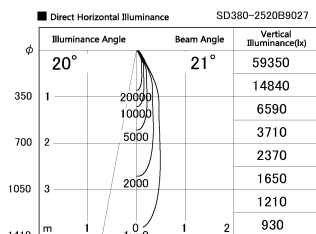

Item no. SD380-2520B9027

Series Name: High power compact tracklight (SD380)

Installation	Track Mount
Type	High power compact tracklight (SD380)
Fixture wattage	23W
Beam angle	21 deg
Color Temp.	2700K
CRI	Ra>90
Luminous	2859 lm
Body	Die-cast aluminum alloy
Body finish	White
Trim finish	White
Reflector finish	N/A
IP Rate	IP20
Light source	COB module
Input Voltage	AC220~240V
Dimming Type	Non-Dimmable
Certificate	CE,CCC
Cut Hole	N/A